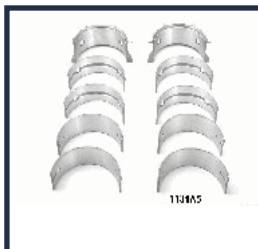

MS1131A5

GASOLONE GASOLONE 35 2.5 D
HYUNDAI GALLOPER II (JK-01) 2.5 TD intercooler
HYUNDAI H-1 Furgonato 2.5 TD
HYUNDAI H-1/H-200/SATELLITE Autobus 2.5 D
HYUNDAI H-1/H-200/SATELLITE Autobus 2.5 TD
HYUNDAI H100 Autobus (P) 2.5 D