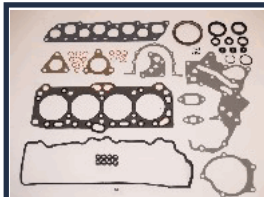

KM-535

OE: MD664616 | ENGINE: 4 D 65

MITSUBISHI COLT II (C1_A) 1.8 GL Diesel (C14A)[02.1984-09.1986](Diesel)
MITSUBISHI COLT II (C1_A) 1.8 GL Diesel (C14A)[09.1986-04.1988](Diesel)
MITSUBISHI COLT III (C5_A) 1.8 Diesel GLX (C54A)[04.1988-05.1992](Diesel)
MITSUBISHI GALANT III (E1_A) 1.8 Turbo-D (E14A)[06.1984-04.1990](Diesel)