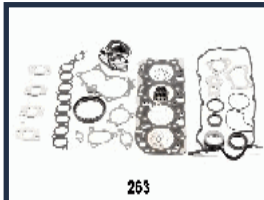

KM-263

OE: 04111-0G020 | ENGINE: 1CD-FTV

TOYOTA AVENSIS (T25_) 2.0 D-4D[04.2003-20.0811](Diesel)
TOYOTA AVENSIS (_T22_) 2.0 D-4D (CDT220_) [10.1999-02.2003](Diesel)
TOYOTA AVENSIS Station wagon (T25) 2.0 D-4D[04.2003-20.0811](Diesel)
TOYOTA AVENSIS Station Wagon (_T22_) 1.9 D[09.2002-02.2003](Diesel)