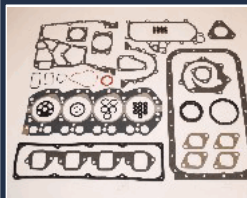

KM-193

OE: 10101-54T26 | ENGINE: TD25

NISSAN PICK UP (D21) 2.5 D 4WD[03.1996-02.1998](Diesel)
NISSAN PICK UP (D21) 2.5 D 4WD[08.1987-02.1998](Diesel)
NISSAN PICK UP (D21) 2.5 D[08.1992-02.1998](Diesel)
NISSAN PICK UP (D21) 2.5 D[09.1994-08.1996](Diesel)