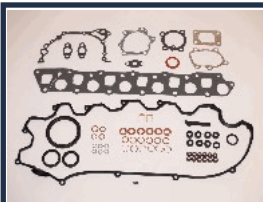

KM-124S

OE: 1010122J25 | ENGINE: RD28T

NISSAN CABSTAR Pianale piatto/Telaio
(F22, H40) 2.0[01.1982-06.1992](Benzina)
NISSAN PATROL GR I (Y60, GR) 2.8 TD
(Y60A)[09.1988-06.1997](Diesel)
NISSAN PATROL Hardtop (K260) 2.8
TD[05.1986-06.1990](Diesel)
NISSAN PATROL Station Wagon (W260)
2.8 TD[06.1989-11.1995](Diesel)