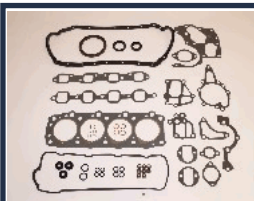

KM-997

OE: 5-87810-242-0 | ENGINE: C223T

ISUZU TROOPER Fuoristrada aperto (UBS) 2.2 TD (UBS52)[03.1984-12.1991] (Diesel)

KM-998

OE: 8-94150-395-3 | ENGINE: 4FC1T

ISUZU MIDI Autobus (94000, 98000) 2.0 TD (98000)[01.1989-19.9208](Diesel)
ISUZU MIDI Furgonato (98000N) 2.0 TD[09.1990-08.1992](Diesel)
ISUZU MIDI Van (94000, 98000) 2.0 TD (98000)[01.1989-19.9208](Diesel)