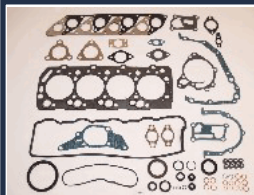

KM-534

OE: MD997052 | ENGINE: 4 D 55

MITSUBISHI CANTER Truck D (4D55) 2.3 D (FB433) [01.1983-12.1990](Diesel)
MITSUBISHI GALANT II (A16_) 2.3 Turbo-D (A167)[09.1980-05.1984](Diesel)
MITSUBISHI GALANT II Station Wagon (A16_V) 2.3 Turbo-D (A167V) [07.1983-05.1984](Diesel)