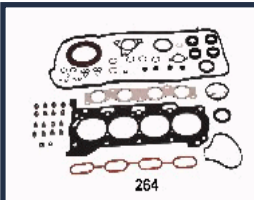

KM-264

OE: 04111-37091

TOYOTA AURIS (NRE15_, ZZE15_, ADE15_, ZRE15_, NDE15_) 1.6 VVTi[03.2007-20.1209](Benzina)