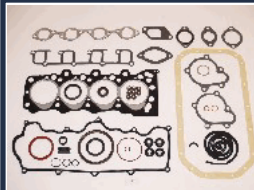

KM-907

5-87810-356-0 | ENGINE: X 15 DT (T4E)

ISUZU GEMINI (JT) 1.5 D[02.1988-12.1990](Diesel)
ISUZU GEMINI (JT) 1.5 TD[02.1988-12.1990](Diesel)
ISUZU GEMINI Tre volumi (JT) 1.5 D[02.1988-12.1989](Diesel)
ISUZU GEMINI Tre volumi (JT) 1.5 TD[02.1988-12.1989](Diesel)