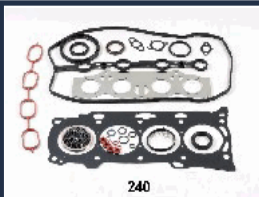

KM-240

OE: 04111-0H340

TOYOTA ALPHARD (ATH1_, MNH1_, ANH1_) 2.4 4x4[09.2003-] (Benzina)
TOYOTA ALPHARD (ATH1_, MNH1_, ANH1_) 2.4 Hybrid 4x4[09.2003-] (Benzina)
TOYOTA ALPHARD (ATH1_, MNH1_, ANH1_) 2.4 Hybrid[09.2003-] (Benzina)
TOYOTA ALPHARD (ATH1_, MNH1_, ANH1_) 2.4[09.2003-] (Benzina)