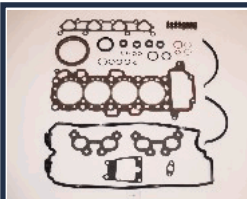

KM-195

OE: 10101-99B25 | ENGINE: CG10

NISSAN MICRA II (K11) 1.0 i 16V[07.2000-02.2003](Benzina)
NISSAN MICRA II (K11) 1.0 i 16V[08.1992-07.2000](Benzina)
NISSAN MICRA II (K11) 1.3 i 16V[08.1992-09.2000](Benzina)