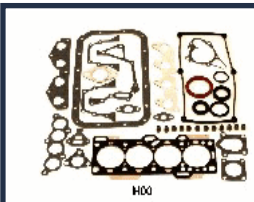

KM-H00

OE: 20910-02B00 | ENGINE: G4HC

HYUNDAI ATOS (MX) 1.0 i[02.1998-12.2000](Benzina)
HYUNDAI ATOS (MX) 1.0 i[03.2001-20.0307](Benzina)
HYUNDAI ATOS PRIME (MX) 1.0 i[03.2001-07.2003](Benzina)
HYUNDAI ATOS PRIME (MX) 1.0 i[08.1999-](Benzina)