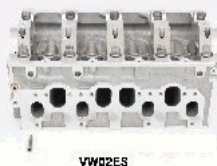

XX-VW02ES

OE: 038103351D | ENGINE: AJM

AUDI A3 (8L1) 1.9 TDI
quattro[08.2000-05.2003](Diesel)
AUDI A3 (8L1) 1.9 TDI[08.2000-05.2003]
(Diesel)
AUDI A3 (8L1) 1.9 TDI[10.2000-05.2003]
(Diesel)
AUDI A3 (8P1) 1.9 TDI[05.2003-05.2010]
(Diesel)