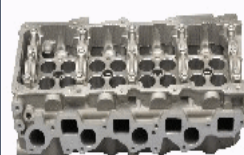

XX-NS018S

OE: 11039DC00B | ENGINE: ZD30

NISSAN INTERSTAR Autobus (X70) dCi
140[11.2003-](Diesel)
NISSAN INTERSTAR Furgonato (X70) dCi
140[11.2003-](Diesel)
NISSAN INTERSTAR Pianale piatto/Telaio
dCi 140[11.2003-](Diesel)
NISSAN PICK UP (D22) 3.0 TD
4WD[11.2001-](Diesel)