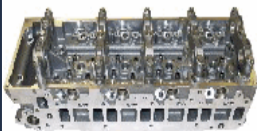

XX-MI016S

OE: ME204200 | ENGINE: 4M41

MITSUBISHI PAJERO III (V7_W, V6_W) 3.2 Di-D[04.2000-12.2006](Diesel)
MITSUBISHI PAJERO III Fuoristrada aperto (V6_W, V7_W) 3.2 DI-D (V68W, V78W)[04.2000-12.2006](Diesel)
MITSUBISHI PAJERO III Fuoristrada aperto (V6_W, V7_W) 3.2 DI-D (V68W, V78W)[10.2001-12.2006](Diesel)