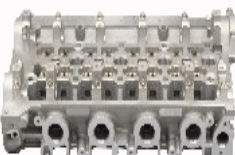

XX-NS017S

OE: 1104100QA0 | ENGINE: G9U730

NISSAN INTERSTAR Autobus (X70) dCi
100[04.2006-03.2011](Diesel)
NISSAN INTERSTAR Autobus (X70) dCi
120[09.2006-03.2011](Diesel)
NISSAN INTERSTAR Autobus (X70) dCi
150[09.2006-03.2011](Diesel)
NISSAN INTERSTAR Autobus (X70) dCi
90[07.2002-08.2006](Diesel)