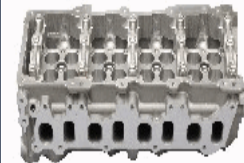

XX-NS016S

OE: 11039MA70A | ENGINE: ZD30

NISSAN CABSTAR E Pick-up 35.15 DCI,
45.15 DCI 3.0 (F24M)[09.2006-12.2013]
(Diesel)
NISSAN INTERSTAR Autobus (X70) dCi
140[11.2003-](Diesel)
NISSAN INTERSTAR Furgonato (X70) dCi
140[11.2003-](Diesel)
NISSAN INTERSTAR Pianale piatto/Telaio
dCi 140[11.2003-](Diesel)