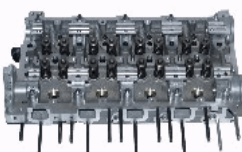

XX-KK007

OE: 22100-4X911 | ENGINE: J3

KIA CARNIVAL II (GQ) 2.9 CRDi[06.2006-]
(Diesel)