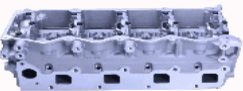

XX-NS015S

OE: 11039EB30A | ENGINE: YD25DDTI

NISSAN CABSTAR E Pick-up 28.11 DCI,
32.11 DCI, 35.11 DCI 2.5 (F24M)
[09.2006-12.2013](Diesel)
NISSAN CABSTAR E Pick-up 35.13 DCI,
45.13 DCI 2.5 (F24M)[09.2006-12.2012]
(Diesel)
NISSAN CABSTAR E Pick-up 35.14 DCI
3.0 (F24M)[09.2006-12.2013](Diesel)