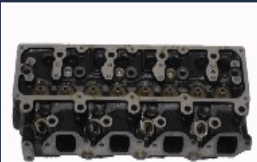

XX-NS005S

OE: 11039-7F400 | ENGINE: TD27

NISSAN CABSTAR Pick-up 90.32 (TLO)
[10.1998-10.2006](Diesel)
NISSAN PICK UP (D21) 2.7 D
4WD[08.1987-02.1998](Diesel)
NISSAN PICK UP (D21) 2.7 D
4WD[09.1987-08.1991](Diesel)
NISSAN TERRANO I (WD21) 2.7 TD
4WD[02.1989-02.1996](Diesel)