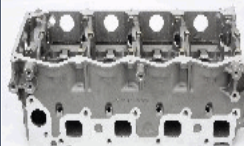

XX-NS012S

OE: 110405M300 | ENGINE: YD25DDTI

NISSAN ALMERA II (N16) 2.2
dCi[09.2003-09.2006](Diesel)
NISSAN ALMERA II (N16) 2.2
Di[07.2000-04.2003](Diesel)
NISSAN ALMERA II Hatchback (N16) 2.2
dCi[09.2003-09.2006](Diesel)
NISSAN ALMERA II Hatchback (N16) 2.2
Di[03.2000-04.2003](Diesel)