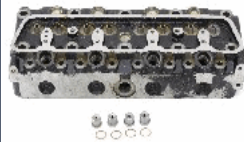

XX-NS014S

OE: 11041-09W00 | ENGINE: SD25

NISSAN PICK UP (D21) 2.5 D
4WD[03.1986-08.1991](Diesel)
NISSAN PICK UP (D21) 2.5 D
4WD[08.1987-02.1998](Diesel)
NISSAN PICK UP (D21) 2.5 D
4WD[09.1985-08.1988](Diesel)