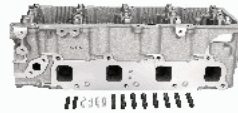

XX-NS028S

OE: 11039LC30A | ENGINE: ZD30

NISSAN CABSTAR E Pick-up 35.15 DCI, 45.15 DCI 3.0 (F24M)[09.2006-12.2013] (Diesel)
NISSAN INTERSTAR Autobus (X70) dCi 140[11.2003-](Diesel)
NISSAN INTERSTAR Furgonato (X70) dCi 140[11.2003-](Diesel)
NISSAN INTERSTAR Pianale piatto/Telaio dCi 140[11.2003-](Diesel)