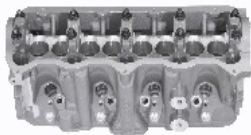

OE: 1110117041

TOYOTA LAND CRUISER 80 (_J8_) 4.2 TD 24V (HDJ80_) [01.1995-12.1997] (Diesel)

XX-TY034S

OE: 1110117044

TOYOTA LAND CRUISER 100 (UZJ100) 4.2 TD (HDJ100_) [01.1998-08.2007] (Diesel)

XX-VW01ES

OE: 038103351B | ENGINE: AGP