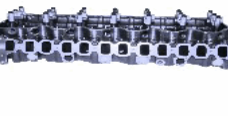

XX-TY033S

OE: 1110117041

TOYOTA LAND CRUISER 80 (_J8_) 4.2 TD 24V (HDJ80_) [01.1995-12.1997] (Diesel)