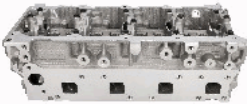

XX-NS024S

OE: 110405X00A | ENGINE: YD25DDTI

NISSAN CABSTAR E Pick-up 28.11 DCI, 32.11 DCI, 35.11 DCI 2.5 (F24M) [09.2006-12.2013](Diesel)
NISSAN CABSTAR E Pick-up 28.12 DCI, 35.12 DCI 2.5 (F24M)[09.2006-12.2013] (Diesel)
NISSAN CABSTAR E Pick-up 35.13 DCI, 45.13 DCI 2.5 (F24M)[09.2006-12.2012] (Diesel)