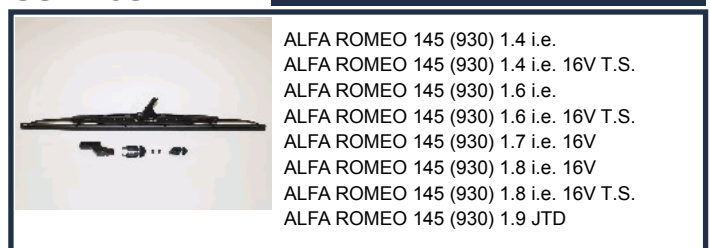

SS-X48S

8971374682

ALFA ROMEO 145 (930) 1.4 i.e.
ALFA ROMEO 145 (930) 1.4 i.e. 16V T.S.
ALFA ROMEO 145 (930) 1.6 i.e.
ALFA ROMEO 145 (930) 1.6 i.e. 16V T.S.
ALFA ROMEO 145 (930) 1.7 i.e. 16V
ALFA ROMEO 145 (930) 1.8 i.e. 16V
ALFA ROMEO 145 (930) 1.8 i.e. 16V T.S.
ALFA ROMEO 145 (930) 1.9 JTD