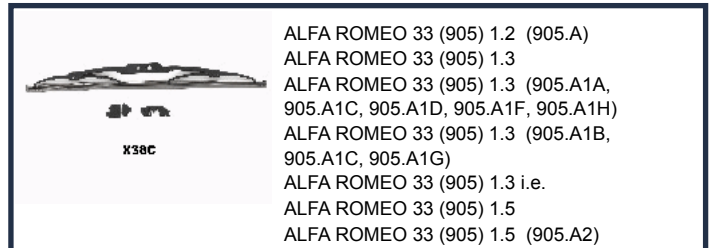

SS-X38C

ALFA ROMEO 33 (905) 1.2 (905.A)
 ALFA ROMEO 33 (905) 1.3
 ALFA ROMEO 33 (905) 1.3 (905.A1A,
 905.A1C, 905.A1D, 905.A1F, 905.A1H)
 ALFA ROMEO 33 (905) 1.3 (905.A1B,
 905.A1C, 905.A1G)
 ALFA ROMEO 33 (905) 1.3 i.e.
 ALFA ROMEO 33 (905) 1.5
 ALFA ROMEO 33 (905) 1.5 (905.A2)