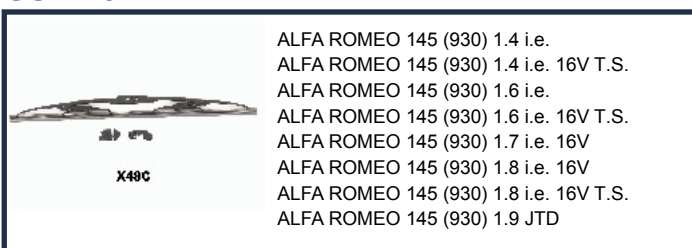

SS-X48C

ALFA ROMEO 145 (930) 1.4 i.e.
ALFA ROMEO 145 (930) 1.4 i.e. 16V T.S.
ALFA ROMEO 145 (930) 1.6 i.e.
ALFA ROMEO 145 (930) 1.6 i.e. 16V T.S.
ALFA ROMEO 145 (930) 1.7 i.e. 16V
ALFA ROMEO 145 (930) 1.8 i.e. 16V
ALFA ROMEO 145 (930) 1.8 i.e. 16V T.S.
ALFA ROMEO 145 (930) 1.9 JTD