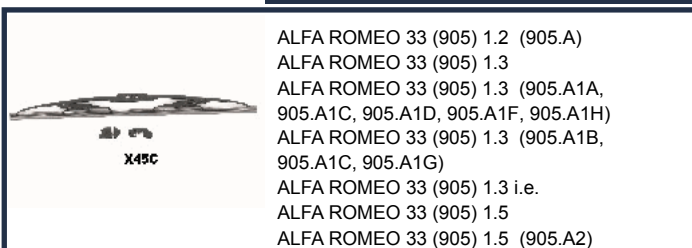

SS-X45C

8522205090

ALFA ROMEO 33 (905) 1.2 (905.A)
ALFA ROMEO 33 (905) 1.3
ALFA ROMEO 33 (905) 1.3 (905.A1A,
905.A1C, 905.A1D, 905.A1F, 905.A1H)
ALFA ROMEO 33 (905) 1.3 (905.A1B,
905.A1C, 905.A1G)
ALFA ROMEO 33 (905) 1.3 i.e.
ALFA ROMEO 33 (905) 1.5
ALFA ROMEO 33 (905) 1.5 (905.A2)