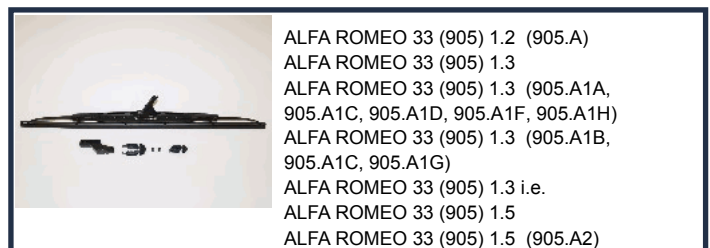

SS-X45S

ALFA ROMEO 33 (905) 1.2 (905.A)
ALFA ROMEO 33 (905) 1.3
ALFA ROMEO 33 (905) 1.3 (905.A1A,
905.A1C, 905.A1D, 905.A1F, 905.A1H)
ALFA ROMEO 33 (905) 1.3 (905.A1B,
905.A1C, 905.A1G)
ALFA ROMEO 33 (905) 1.3 i.e.
ALFA ROMEO 33 (905) 1.5
ALFA ROMEO 33 (905) 1.5 (905.A2)