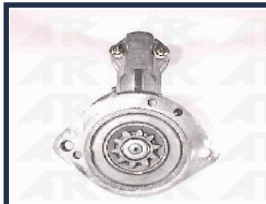

MTD180

OE: M2T57371

NISSAN BLUEBIRD (910) 2.0
TD[01.1983-09.1983](Diesel)
NISSAN BLUEBIRD (T72 , T12) 2.0 D
(SLT72, T12)[03.1986-12.1990](Diesel)
NISSAN BLUEBIRD (U11) 2.0
D[04.1984-01.1988](Diesel)
NISSAN BLUEBIRD Hatchback (T72, T12)
2.0 D (FSLT72, T12)[03.1986-12.1990]
(Diesel)