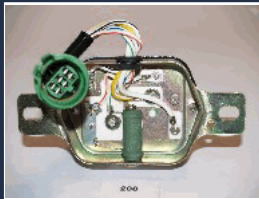

RE-205

27700-26050

TOYOTA CROWN Station Wagon (_S1_) 2.8 (MS1K)
TOYOTA CROWN Tre volumi (_S1_) 2.0 (5R)
TOYOTA CROWN Tre volumi (_S1_) 2.8 SI (MS112)

RE-208

27700-63010

TOYOTA CARINA (TA4L, TA6_L) 1.6 (TA4L, TA60L)
TOYOTA CARINA (TA4L, TA6_L) 1.8
TOYOTA CARINA (TA4L, TA6_L) 1.8 D
TOYOTA CARINA Station Wagon (TA4K, TA6K) 1.6 (TA4K)
TOYOTA CARINA Station Wagon (TA4K, TA6K) 1.8