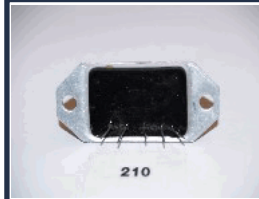

RE-210

27700-57060