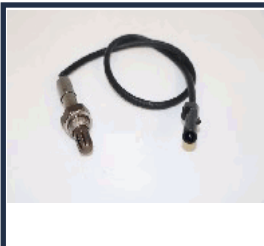

OO-Y04

39210-32520

HYUNDAI SONATA II (Y-2) 1.8 i
 HYUNDAI SONATA II (Y-2) 2.4 i

OO-Y05

39210-32760

HYUNDAI STELLAR (F31_, SF2_) 2.0 GSL

OO-Y06

39210-24520