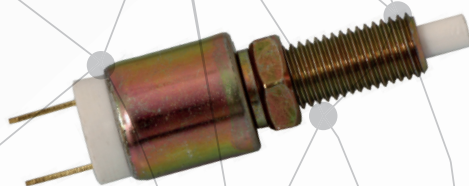

# Japanparts®

**BRAKES LIGHT SWITCHES  
INTERRUTTORI STOP**

**IS-200**

**84340-10010**

TOYOTA LAND CRUISER (\_J4\_) 3.0 D (BJ40\_V, BJ43\_)

**IS-201**

**84210-60030**

LEXUS IS C (GSE2\_) 250  
LEXUS IS II (GSE2\_, ALE2\_, USE2\_) 200d (ALE20)  
LEXUS IS II (GSE2\_, ALE2\_, USE2\_) 220d (ALE20)  
LEXUS IS II (GSE2\_, ALE2\_, USE2\_) 250 (GSE20)

**IS-202**

**84340-22060**

TOYOTA HIACE III Furgonato (YH7\_, LH6\_, LH7\_, LH5\_, YH5\_, 2.4 Diesel)  
TOYOTA HIACE III Wagon (LH1\_, RZH1\_) 2.4 D (LH102)  
TOYOTA LAND CRUISER (\_J4\_) 3.4 D (BJ42\_V, BJ45\_V, BJ46\_)  
TOYOTA LAND CRUISER (\_J6\_) 4.0 Diesel (HJ60)

**IS-208**

**8434032010**

TOYOTA 4 RUNNER (RN10\_, VZN13\_, VZN10\_, RN13\_) 3.0 V6 (VZN 130)  
TOYOTA CELICA (AT16\_, ST16\_) 1.6 GT 16V  
TOYOTA CELICA (AT16\_, ST16\_) 2.0  
TOYOTA CELICA 2 volumi /Coda spiovente (ST16\_, AT16\_) 1.6 GT  
TOYOTA CELICA 2 volumi /Coda spiovente (ST16\_, AT16\_) 1.6 GT 16V