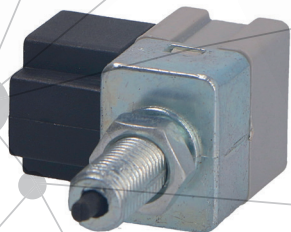

# Japanparts®

**BRAKES LIGHT SWITCHES  
INTERRUTTORI STOP**

**IS-200**

**84340-10010**

TOYOTA LAND CRUISER (\_J4\_) 3.0 D (BJ40\_V, BJ43\_)

**IS-201**

**84210-60030**

LEXUS IS C (GSE2\_) 250  
LEXUS IS II (GSE2\_, ALE2\_, USE2\_) 200d (ALE20)  
LEXUS IS II (GSE2\_, ALE2\_, USE2\_) 220d (ALE20)  
LEXUS IS II (GSE2\_, ALE2\_, USE2\_) 250 (GSE20)

**IS-202**

**84340-22060**

TOYOTA HIACE III Furgonato (YH7\_, LH6\_, LH7\_, LH5\_, YH5\_, 2.4 Diesel)  
TOYOTA HIACE III Wagon (LH1\_, RZH1\_) 2.4 D (LH102)  
TOYOTA LAND CRUISER (\_J4\_) 3.4 D (BJ42\_V, BJ45\_V, BJ46\_)  
TOYOTA LAND CRUISER (\_J6\_) 4.0 Diesel (HJ60)

**IS-208**

**8434032010**

TOYOTA 4 RUNNER (RN10\_, VZN13\_, VZN10\_, RN13\_) 3.0 V6 (VZN 130)  
TOYOTA CELICA (AT16\_, ST16\_) 1.6 GT 16V  
TOYOTA CELICA (AT16\_, ST16\_) 2.0  
TOYOTA CELICA 2 volumi /Coda spiovente (ST16\_, AT16\_) 1.6 GT  
TOYOTA CELICA 2 volumi /Coda spiovente (ST16\_, AT16\_) 1.6 GT 16V