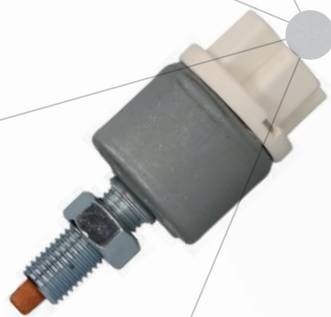

# Japanparts®

**BRAKES LIGHT SWITCHES  
INTERRUTTORI STOP**

**IS-200**

**84340-10010**

TOYOTA LAND CRUISER (\_J4\_) 3.0 D (BJ40\_V, BJ43\_)

**IS-201**

**84210-60030**

LEXUS IS C (GSE2\_) 250  
LEXUS IS II (GSE2\_, ALE2\_, USE2\_) 200d (ALE20)  
LEXUS IS II (GSE2\_, ALE2\_, USE2\_) 220d (ALE20)  
LEXUS IS II (GSE2\_, ALE2\_, USE2\_) 250 (GSE20)

**IS-202**

**84340-22060**

TOYOTA HIACE III Furgonato (YH7\_, LH6\_, LH7\_, LH5\_, YH5\_, 2.4 Diesel)  
TOYOTA HIACE III Wagon (LH1\_, RZH1\_) 2.4 D (LH102)  
TOYOTA LAND CRUISER (\_J4\_) 3.4 D (BJ42\_V, BJ45\_V, BJ46\_)  
TOYOTA LAND CRUISER (\_J6\_) 4.0 Diesel (HJ60)

**IS-208**

**8434032010**

TOYOTA 4 RUNNER (RN10\_, VZN13\_, VZN10\_, RN13\_) 3.0 V6 (VZN 130)  
TOYOTA CELICA (AT16\_, ST16\_) 1.6 GT 16V  
TOYOTA CELICA (AT16\_, ST16\_) 2.0  
TOYOTA CELICA 2 volumi /Coda spiovente (ST16\_, AT16\_) 1.6 GT  
TOYOTA CELICA 2 volumi /Coda spiovente (ST16\_, AT16\_) 1.6 GT 16V