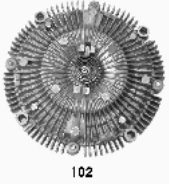

Japanparts®

VISCOSTATIC FAN CLUTCHES GIUNTI VISCOSTATICI

VC-100

OE: 21082-C8601 | ENGINE: SD33

NISSAN PATROL Hardtop (K160) 3.3 D (K160)[11.1979-08.1988](Diesel)
NISSAN PATROL Station Wagon (W160) 3.3 D (W160)[11.1979-08.1988](Diesel)

VC-101

OE: 21082-22J00 | ENGINE: A428T

NISSAN PATROL GR I (Y60, GR) 2.8 TD (Y60A)[09.1988-06.1997](Diesel)
NISSAN PATROL Hardtop (K260) 2.8 TD[05.1986-06.1990](Diesel)
NISSAN PATROL Station Wagon (W260) 2.8 TD[06.1989-11.1995](Diesel)

VC-102

OE: 21082-VB100 | ENGINE: RD28Ti

NISSAN PATROL GR II Wagon (Y61) 2.8 TDiC[10.1997-02.2000](Diesel)
NISSAN PATROL GR II Wagon (Y61) 2.8 TD[06.1997-05.2000](Diesel)
NISSAN PATROL Hardtop (K260) 2.8 D[03.1989-03.1996](Diesel)
NISSAN PICK UP (D22) 2.5 Di 4WD[03.2002-](Diesel)

VC-103

OE: 21082-10G21 | ENGINE: SD25

NISSAN PICK UP (720) 2.5 D 4WD[04.1983-03.1986](Diesel)
NISSAN PICK UP (D21) 2.5 D 4WD[03.1986-08.1991](Diesel)
NISSAN PICK UP (D21) 2.5 D 4WD[09.1985-08.1988](Diesel)