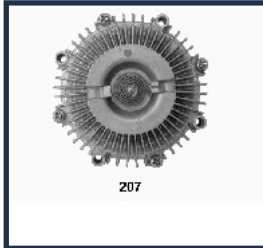

VC-207

OE: 16210-54140 | ENGINE: 2L

TOYOTA HIACE III Furgonato (YH7_, LH6_, LH7_, LH5_, YH5_ 2.4 Diesel)[08.1989-08.2004](Diesel)
TOYOTA HIACE III Furgonato (YH7_, LH6_, LH7_, LH5_, YH5_ 2.4 D)[01.1992-](Diesel)
TOYOTA HIACE III Furgonato (YH7_, LH6_, LH7_, LH5_, YH5_ 2.4 D)[09.1989-08.1995](Diesel)