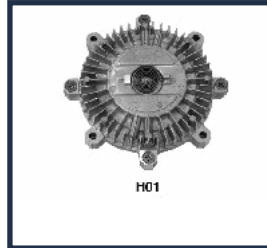

VC-H01

OE: 2523742560 | ENGINE: D4BH

CHRYSLER VOYAGER II (ES) 3.0 i[01.1991-09.1995](Benzina)
GASOLONE GASOLONE 35 2.5 D[-] (Diesel)
HYUNDAI GALLOPER I 2.5 TD intercooler[08.1991-07.1998](Diesel)
HYUNDAI GALLOPER I 3.0 V6[08.1991-07.1998](Benzina)