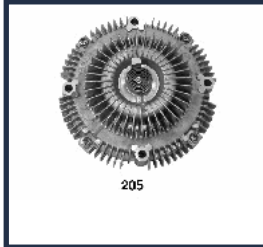

TOYOTA LAND CRUISER (_J4_) 3.4 D (BJ42_V, BJ45_V, BJ46_) [08.1980-10.1984](Diesel)
 TOYOTA LAND CRUISER Pick-up (_J4_) 3.4 D (BJ45_P)[08.1980-10.1984](Diesel)

VC-202

OE: 16210-54060 | ENGINE: 2L

TOYOTA DYNA 150 Pianale piatto/Telaio 2.4 D[08.1985-08.1987](Diesel)
 TOYOTA HIACE II Furgonato (LH5_, YH7_, LH7_, LH6_, YH6_, 2.4 D)[12.1982-11.1989](Diesel)
 TOYOTA HIACE II Wagon (LH7_, LH5_, LH6_, YH7_, YH6_, YH5_ 2.4 D (H5G) [04.1984-08.1989](Diesel)

VC-203

OE: 16210-0L010 | ENGINE: 2L-T

TOYOTA 4 RUNNER (RN10_, VZN13_, VZN10_, RN13_) 2.4 TD 4x4[08.1989-11.1995](Diesel)
 TOYOTA DYNA 100 Pianale piatto/Telaio (LY1_, YY1_) 2.4 D (LY100_) [05.1995-07.2001](Diesel)
 TOYOTA DYNA 150 Pianale piatto/Telaio (LY_) 3.0 D[09.1998-07.2001](Diesel)

VC-205

OE: 16210-68021 | ENGINE: 12HT

TOYOTA LAND CRUISER (_J4_) 4.0 D (HJ47_V)[08.1980-10.1984](Diesel)
 TOYOTA LAND CRUISER (_J6_) 4.0 Diesel (HJ60)[01.1982-12.1985](Diesel)
 TOYOTA LAND CRUISER (_J6_) 4.0 Diesel (HJ60)[10.1982-12.1989](Diesel)
 TOYOTA LAND CRUISER (_J6_) 4.0 Diesel (HJ60_V)[10.1981-01.1988](Diesel)