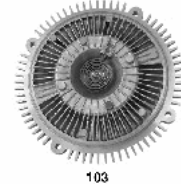

VC-101

OE: 21082-22J00 | ENGINE: A428T

NISSAN PATROL GR I (Y60, GR) 2.8 TD (Y60A)[09.1988-06.1997](Diesel)
NISSAN PATROL Hardtop (K260) 2.8 TD[05.1986-06.1990](Diesel)
NISSAN PATROL Station Wagon (W260) 2.8 TD[06.1989-11.1995](Diesel)

VC-102

OE: 21082-VB100 | ENGINE: RD28Ti

NISSAN PATROL GR II Wagon (Y61) 2.8 TDiC[10.1997-02.2000](Diesel)
NISSAN PATROL GR II Wagon (Y61) 2.8 TD[06.1997-05.2000](Diesel)
NISSAN PATROL Hardtop (K260) 2.8 D[03.1989-03.1996](Diesel)
NISSAN PICK UP (D22) 2.5 Di 4WD[03.2002-](Diesel)

VC-103

OE: 21082-10G21 | ENGINE: SD25

NISSAN PICK UP (720) 2.5 D 4WD[04.1983-03.1986](Diesel)
NISSAN PICK UP (D21) 2.5 D 4WD[03.1986-08.1991](Diesel)
NISSAN PICK UP (D21) 2.5 D 4WD[09.1985-08.1988](Diesel)