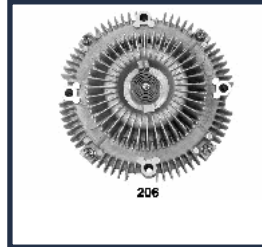

VC-205

OE: 16210-68021 | ENGINE: 12HT

TOYOTA LAND CRUISER (_J4_) 4.0 D (HJ47_V)[08.1980-10.1984](Diesel)
 TOYOTA LAND CRUISER (_J6_) 4.0 Diesel (HJ60)[01.1982-12.1985](Diesel)
 TOYOTA LAND CRUISER (_J6_) 4.0 Diesel (HJ60)[10.1982-12.1989](Diesel)
 TOYOTA LAND CRUISER (_J6_) 4.0 Diesel (HJ60_V)[10.1981-01.1988](Diesel)

VC-206

OE: 16210-17020 | ENGINE: 1H-Z

TOYOTA LAND CRUISER (PZJ7_, KZJ7_, HZJ7_, BJ7_, LJ7_, RJ7 4.2 TD (HZJ7_V)[01.1990-](Diesel)
 TOYOTA LAND CRUISER 100 (UZJ100) 4.2 TD (HDJ100_)[01.1998-20.0708](Diesel)
 TOYOTA LAND CRUISER 80 (_J8_) 4.2 D (HZJ80_)[01.1990-12.1997](Diesel)