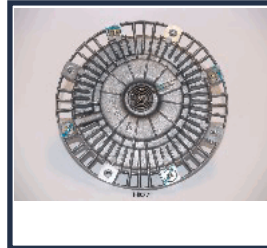

VC-H07

OE: 25237-4A000 | ENGINE: D4BF

HYUNDAI H-1 Cargo (TQ) 2.5 CRDi[02.2008-](Diesel)
HYUNDAI H-1 Cargo (TQ) 2.5 CRDi[08.2009-](Diesel)
HYUNDAI H-1 Furgonato 2.5 CRDi[07.2001-04.2004](Diesel)
HYUNDAI H-1 Furgonato 2.5 CRDi[08.2003-20.0712](Diesel)