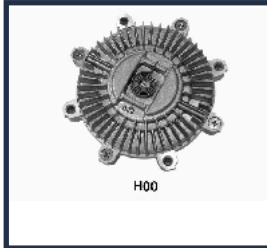

VC-H00

OE: 25237-42050 | ENGINE: D4BF

GASOLONE GASOLONE 35 2.5 D[-] (Diesel)
HYUNDAI GALLOPER I 2.5 TD intercooler[08.1991-07.1998](Diesel)
HYUNDAI GALLOPER I 2.5 TD[08.1991-07.1998](Diesel)
HYUNDAI H100 Autobus (P) 2.5 D[07.1993-12.1994](Diesel)