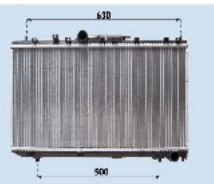

RDA153098

164000G010

TOYOTA AVENISIS (_T22_) 2.0 D-4D (CDT220_)
TOYOTA AVENISIS Liftback (_T22_) 2.0 D-4D (CDT220_)
TOYOTA AVENISIS Station Wagon (_T22_) 2.0 D-4D (CDT220_)