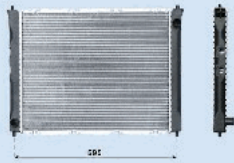

RDA012042

19010SK4E51

HONDA CONCERTO (HW) 1.6
HONDA CONCERTO (HW) 1.6 16V
HONDA CONCERTO (HW) 1.6 i 16V
ROVER 200 (RF) 211
ROVER 200 (RF) 214 i
ROVER 200 (RF) 214 Si
ROVER 200 (RF) 216 Si
ROVER 200 (RF) 218 K Vi

RDA033068

1330P4

CITROEN C1 (PM_, PN_) 1.0
CITROEN C1 II 1.0 VTI 68
CITROEN C1 II 1.0 VTI 72
PEUGEOT 107 1.0
PEUGEOT 108 1.0 VTI
PEUGEOT 108 1.0 VTI 72
TOYOTA AYGO (PAB4_, KGB4_) 1.0