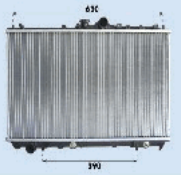

RDA163026

MB925638

MITSUBISHI CARISMA (DA_) 1.6
MITSUBISHI CARISMA (DA_) 1.8
MITSUBISHI CARISMA (DA_) 1.8 16V
MITSUBISHI CARISMA (DA_) 1.8 16V
GDI
MITSUBISHI CARISMA (DA_) 1.8 GDI
MITSUBISHI CARISMA Tre volumi (DA_)
1.6