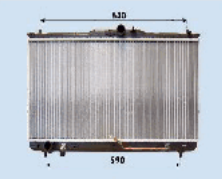

RDA283092

2531026480

HYUNDAI SANTA FÉ I (SM) 2.0 CRDi
HYUNDAI SANTA FÉ I (SM) 2.0 CRDi 4
ruote motrici
HYUNDAI SANTA FÉ I (SM) 2.0 CRDi 4x4