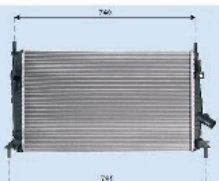

RDA053081

1230987

FORD C-MAX (DM2) 1.6 TDCi
FORD C-MAX (DM2) 2.0 TDCi
FORD FOCUS C-MAX 1.6 TDCi
FORD FOCUS C-MAX 2.0 TDCi
FORD FOCUS II (DA_) 1.6 TDCi
FORD FOCUS II (DA_) 2.0 TDCi
FORD FOCUS II (DA_) 2.5 ST