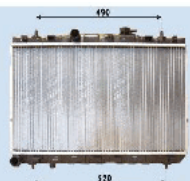

HYUNDAI COUPE (GK) 1.6 16V
HYUNDAI COUPE (GK) 2.0
HYUNDAI COUPE (GK) 2.0 GLS
HYUNDAI COUPE (GK) 2.7 V6
HYUNDAI ELANTRA (XD) 1.6
HYUNDAI ELANTRA (XD) 2.0
HYUNDAI ELANTRA (XD) 2.0 CRDi

RDA283100

2531020110