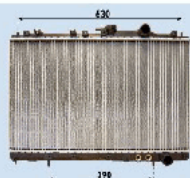

HYUNDAI SANTAMO 2.0
HYUNDAI SANTAMO 2.0 16V
HYUNDAI SANTAMO 2.0 16V 4x4

RDA283102

25310M2110