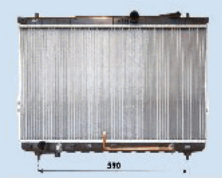

RDA283090

2531026450

HYUNDAI SANTA FÉ I (SM) 2.0 CRDi
HYUNDAI SANTA FÉ I (SM) 2.0 CRDi 4x4