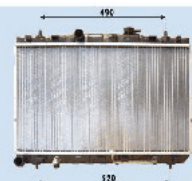

HYUNDAI COUPE (GK) 1.6 16V
HYUNDAI COUPE (GK) 2.0
HYUNDAI COUPE (GK) 2.0 GLS
HYUNDAI COUPE (GK) 2.7 V6
HYUNDAI ELANTRA (XD) 1.6
HYUNDAI ELANTRA (XD) 2.0
HYUNDAI ELANTRA (XD) 2.0 CRDi

RDA283101

25310M2000