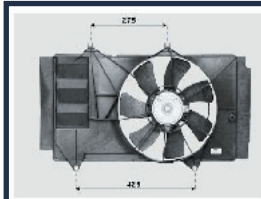

VNT151829

OE: 163610N010

TOYOTA YARIS (SCP1_, NLP1_, NCP1_)
1.4 D-4D[10.2001-20.0509](Diesel)
TOYOTA YARIS VERSO (_NLP2_,
NCP2) 1.4 D-4D (NLP22)
[09.2000-20.0509](Diesel)