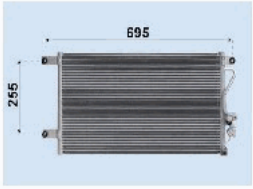

MITSUBISHI L 200 (K7_T, K6_T) 2.0 (K62T)
MITSUBISHI L 200 (K7_T, K6_T) 2.4 4x4 (K75T)
MITSUBISHI L 200 (K7_T, K6_T) 2.4 i
MITSUBISHI L 200 (K7_T, K6_T) 2.5 D (K64T)
MITSUBISHI L 200 (K7_T, K6_T) 2.5 TD 4x4 (K74T)

CND163019

MN134204