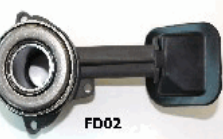

FORD FOCUS (DAW, DBW) 1.8
16V[10.1998-11.2004](Benzina)
FORD FOCUS (DAW, DBW) 1.8 DI /
TDDi[08.1999-11.2004](Diesel)
FORD FOCUS (DAW, DBW) 1.8
TDCi[03.2001-11.2004](Diesel)
FORD FOCUS (DAW, DBW) 1.8
TDCi[08.2002-11.2004](Diesel)

CF-FD03

OE: 1480083