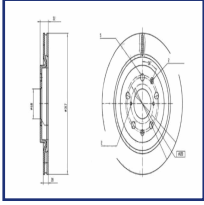

Brake system

DP-0160C

Brake Disc

BYD SEAL

OE
14028123-00
1402812300
EKEB-3502111S

Brake Disc Thickness [mm]: 20
Brake Disc Type: Vented
Centering Diameter [mm]: 68
Fitting Position: Rear Axle
Height [mm]: 32
Minimum Thickness [mm]: 18
Number of Bores: 5
Number of mounting bores: 2
Outer Diameter [mm]: 317
Pitch Circle [mm]: 120
Surface: Painted