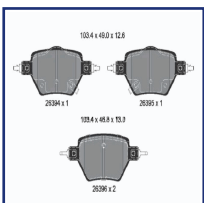

PP-0034AF

Brake Pad Set, disc brake

BYD DOLPHIN
BYD TANG
BYD YUAN PLUS

OE
1315016900
1343650600
HC3502188
SC2E3502113

Fitting Position: Rear Axle
Height 1 [mm]: 49
Height 2 [mm]: 46,8
Thickness/Strength 1 [mm]: 12,6
Thickness/Strength 2 [mm]: 13
Wear Warning Contact: With acoustic wear warning
Width [mm]: 103,4
WVA Number: 26394
WVA Number: 26395
WVA Number: 26396