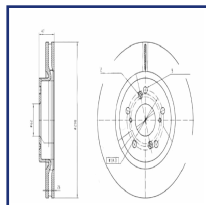

Brake system

DI-0174C

Brake Disc

BYD YUAN PLUS

OE

13781672-00
1378167200
HA2EL-3501111A

Brake Disc Thickness [mm]: 26
Brake Disc Type: Vented
Centering Diameter [mm]: 62
Fitting Position: Front Axle
Minimum Thickness [mm]: 24
Number of Bores: 5
Number of mounting bores: 2
Outer Diameter [mm]: 298
Pitch Circle [mm]: 114
Surface: Painted
Thickness [mm]: 47