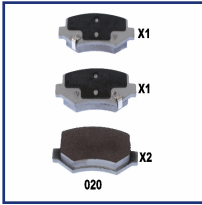

Brake system

PP-020AF

Brake Pad Set, disc brake

BYD SuRui

OE
1075742000

Fitting Position: Rear Axle
For OE number: 1075742000
Height [mm]: 42,5
Length [mm]: 103,5
Thickness [mm]: 14,6