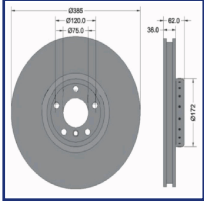

DI-0176C

Brake Disc

BYD SEAL

OE
13582759-00
1358275900
14035826-00
EKEA-3501111S

Brake Disc Thickness [mm]: 28
Brake Disc Type: Vented
Centering Diameter [mm]: 68
Fitting Position: Front Axle
Height [mm]: 49
Minimum Thickness [mm]: 26
Number of Bores: 5
Number of mounting bores: 2
Outer Diameter [mm]: 299
Pitch Circle [mm]: 120
Surface: Painted

DI-0177C

Brake Disc

MG MG ZS Fuoristrada chiuso

OE
10266048

Brake Disc Thickness [mm]: 22
Brake Disc Type: Internally Vented
Centering Diameter [mm]: 64,1
Height [mm]: 43,5
Hole Arrangement / Number: 05/12
Inner Diameter [mm]: 144,2
Minimum Thickness [mm]: 20
Outer Diameter [mm]: 280
Pitch Circle [mm]: 100
Supplementary Article/Supplementary Info 2:
Without wheel bearing
Supplementary Article/Supplementary Info 2:
Without wheel hub
Supplementary Article/Supplementary Info 2:
Without wheel studs
Surface: Coated
Wheel Bolt Bore [mm]: 14,6

Brake system

DI-2061C-KIT

Brake Disc

BMW X5 (E70)
BMW X5 (F15, F85)
BMW X6 (E71, E72)
BMW X6 (F16, F86)

OE

34106898725
34106898726
34116782067
34116782068
6782067
6782068

Brake Disc Thickness [mm]: 36
Brake Disc Type: Internally Vented
Centering Diameter [mm]: 75
Fitting Position: Front Axle
Full Set:
Height [mm]: 62
Inner Diameter [mm]: 153,7
Machining: High-carbon
Minimum Thickness [mm]: 34,4
Number of Bores: 5
Number of mounting bores: 1
Outer Diameter [mm]: 385
Pitch Circle [mm]: 120
Surface: Painted
Wheel Bolt Bore [mm]: 16,5