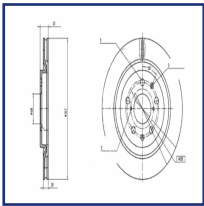

DP-0160C

Brake Disc

BYD SEAL

OE

14028123-00
1402812300
EKEB-3502111S

Brake Disc Thickness [mm]: 20
Brake Disc Type: Vented
Centering Diameter [mm]: 68
Fitting Position: Rear Axle
Height [mm]: 32
Minimum Thickness [mm]: 18
Number of Bores: 5
Number of mounting bores: 2
Outer Diameter [mm]: 317
Pitch Circle [mm]: 120
Surface: Painted