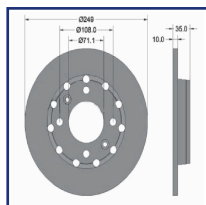

DP-0240C

Brake Disc

CITROEN C4 III
CITROEN C4 X (BD_, BE_, BF_)
DS DS 3 CROSSBACK (U_)
FIAT 600e (365_)
JEEP AVENGER
OPEL CORSA F

OE

1643574180
9827734980

Brake Disc Thickness [mm]: 10
Brake Disc Type: Solid
Centering Diameter [mm]: 71,1
Fitting Position: Rear Axle
Height [mm]: 35
Inner Diameter [mm]: 132,6
Minimum Thickness [mm]: 8
Number of Bores: 4
Number of mounting bores: 2
Outer Diameter [mm]: 249
Pitch Circle [mm]: 108
Supplementary Article/Supplementary Info 2:
Without wheel bearing
Supplementary Article/Supplementary Info 2:
Without wheel hub
Supplementary Article/Supplementary Info 2:
Without wheel studs
Surface: Painted
Wheel Bolt Bore [mm]: 13,4

Brake system

DP-0621C

Brake Disc

CITROEN C3 AIRCROSS II
CITROEN C3 AIRCROSS II VAN (2C_, 2R_)
CITROEN C3 II
CITROEN C3 III (SX)
CITROEN C3 III Van (SX_, SY_)
CITROEN C4 CACTUS

OE
1623835180
39181957

Axle Stub Diameter [mm]: 30
Brake Disc Thickness [mm]: 9
Brake Disc Type: Solid
Centering Diameter [mm]: 56
Height [mm]: 69,2
Inner Diameter [mm]: 142,5
Minimum Thickness [mm]: 7
Number of Bores: 4
Outer Diameter [mm]: 244
Pitch Circle [mm]: 108
Supplementary Article/Supplementary Info 2:
With integrated sensor ring
Supplementary Article/Supplementary Info 2:
With wheel bearing
Surface: Painted
Wheel Bolt Bore [mm]: 12