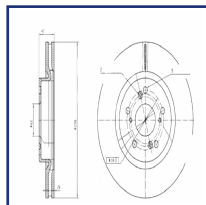

Brake system

DI-0174C

Brake Disc

BYD YUAN PLUS

OE
13781672-00
1378167200
HA2EL-3501111A

Brake Disc Thickness [mm]: 26
Brake Disc Type: Vented
Centering Diameter [mm]: 62
Fitting Position: Front Axle
Minimum Thickness [mm]: 24
Number of Bores: 5
Number of mounting bores: 2
Outer Diameter [mm]: 298
Pitch Circle [mm]: 114
Surface: Painted
Thickness [mm]: 47