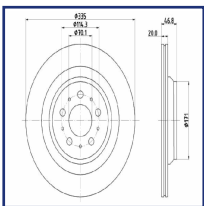

DP-0160C

Brake Disc

BYD SEAL

OE

14028123-00
1402812300
EKEB-3502111S

Brake Disc Thickness [mm]: 20
Brake Disc Type: Vented
Centering Diameter [mm]: 68
Fitting Position: Rear Axle
Height [mm]: 32
Minimum Thickness [mm]: 18
Number of Bores: 5
Number of mounting bores: 2
Outer Diameter [mm]: 317
Pitch Circle [mm]: 120
Surface: Painted

DP-0161C

Brake Disc

MG MG 5 Station wagon

OE

10347628

Brake Disc Thickness [mm]: 19
Brake Disc Type: Internally Vented
Centering Diameter [mm]: 65
Fitting Position: Rear Axle
Minimum Thickness [mm]: 17
Number of mounting bores: 1
Outer Diameter [mm]: 265
Pitch Circle [mm]: 112
Rim Hole Number: 5
Surface: Coated
Thickness [mm]: 62

DP-0164C

Brake Disc

TESLA MODEL 3 (5YJ3)

OE

104463100D

Brake Disc Thickness [mm]: 20
Brake Disc Type: Internally Vented
Centering Diameter [mm]: 70,2
Height [mm]: 46,8
Inner Diameter [mm]: 180
Minimum Thickness [mm]: 18
Number of Bores: 5
Outer Diameter [mm]: 335
Pitch Circle [mm]: 114,3
Surface: Painted
Wheel Bolt Bore [mm]: 16,5