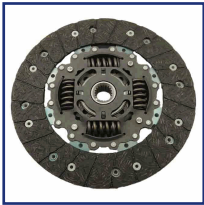

OE
 21820-1609012-00
 21820-1609012-01
 8450008026
 8450077259

For OE number: 21820-1609012-00

Clutch

DF-013

Clutch Disc

DR DR PK8

OE
3130100029

Additionally required articles (article numbers): CF-017
Additionally required articles (article numbers): SF-00001
Centering Diameter [mm]: 25
Diameter [mm]: 250
For OE number: 3130100029
Number of Teeth: 23

DF-015

Clutch Disc

DR DR 5.0 SUV
DR DR 6.0 SUV
DR DR F35 SUV

OE
3130100021

Additionally required articles (article numbers): CF-016
Additionally required articles (article numbers): SF-00004
Centering Diameter [mm]: 23
Diameter [mm]: 232
For OE number: 3130100021
Number of Teeth: 20