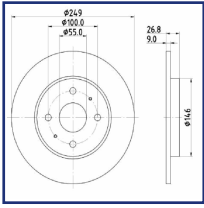

Brake system

DP-0159C

Brake Disc

BYD DOLPHIN

OE

1342344500
EM2E3502111

Brake Disc Type: Solid
Centering Diameter [mm]: 55
Fitting Position: Rear Axle
Height [mm]: 26,8
Minimum Thickness [mm]: 7
Number of Bores: 5
Number of mounting bores: 2
Outer Diameter [mm]: 249
Pitch Circle [mm]: 100
Surface: Painted
Thickness [mm]: 9