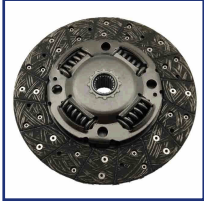

OE
 21820-1609012-00
 21820-1609012-01
 8450008026
 8450077259

For OE number: 21820-1609012-00

Clutch

DF-013

Clutch Disc

DR DR PK8

OE
3130100029

Additionally required articles (article numbers): CF-017
Additionally required articles (article numbers): SF-00001
Centering Diameter [mm]: 25
Diameter [mm]: 250
For OE number: 3130100029
Number of Teeth: 23