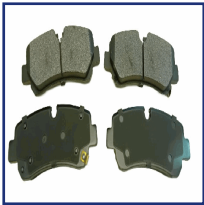

PP-0038AF

Brake Pad Set, disc brake

MAXUS (SAIC MOTOR) DELIVER 9 Furgonato
MAXUS (SAIC MOTOR) DELIVER 9 Pianale
piatto/Telaio
MAXUS (SAIC MOTOR) eDELIVER 9 Furgonato
MAXUS (SAIC MOTOR) eDELIVER 9 Pianale
piatto/Telaio

OE

C00212550
C00377853

Fitting Position: Rear Axle

Length [mm]: 132

Thickness [mm]: 16

Wear Warning Contact: With acoustic wear warning

Width [mm]: 54

WVA Number: 26230

WVA Number: 26231

WVA Number: 26232