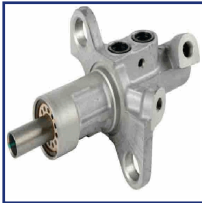

PF-W26

Master Cylinder, brakes

CHEVROLET CRUZE (J300)
CHEVROLET CRUZE 2 volumi /Coda spiovente
(J305)
CHEVROLET CRUZE Station Wagon (J308)
CHEVROLET ORLANDO (J309)

OE

13286444
22846357

Flange [mm]: 41,4
Thread Measurement 1: M10X1
Thread Measurement 2: M12X1