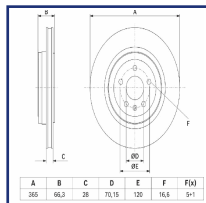

Brake system

DP-0165C

Brake Disc

TESLA MODEL S
TESLA MODEL X

OE

6006431
600643100C
600643100D

Brake Disc Thickness [mm]: 28
Brake Disc Type: Internally Vented
Centering Diameter [mm]: 70,2
Height [mm]: 66,3
Inner Diameter [mm]: 196
Minimum Thickness [mm]: 26
Number of Bores: 5
Number of mounting bores: 1
Outer Diameter [mm]: 365
Pitch Circle [mm]: 120
Surface: Painted
Wheel Bolt Bore [mm]: 16,6