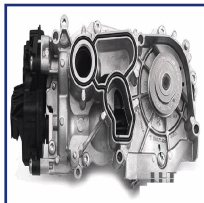

Operating Mode: Mechanical
Supplementary Article/Supplementary Info:
with seal
Water Pump Pulley [mm]: 55

PQ-0953

Water Pump

AUDI A1 Allstreet (GBH)
AUDI A1 CITY CARVER (GBH)
AUDI A1 Sportback (GBA)
AUDI A3 (8V1)
AUDI A3 Cabriolet (8V7)
AUDI A3 Limousine (8VS)