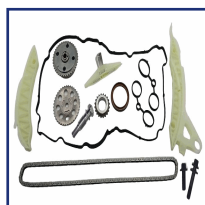

KDK-1027

Timing Chain Kit

CITROEN C4 Coupé (LA_)
CITROEN C4 Grand Picasso I (UA_)
CITROEN C4 Grand Picasso II
CITROEN C4 I (LC_)
CITROEN C4 II (B7)
CITROEN C4 Picasso I (UD_)

OE

0816.H9
11317516088
11317534784
11318618317
V861831780

Chain Type: Roller chain
Chain Type: Simplex
Fitting Position: Upper
Number of Chain Links: 144
Supplementary Article/Supplementary Info 2:
With gear
Supplementary Article/Supplementary Info:
With gaskets/seals
Valve Control: For engines with variable valve
timing