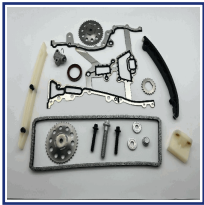

KDK-1029

Timing Chain Kit

OPEL AGILA (A) (H00)
OPEL ASTRA CLASSIC (L48)
OPEL ASTRA CLASSIC Station wagon
OPEL ASTRA G 2 volumi /Coda spiovente (F48_, F08_)
OPEL ASTRA G Station wagon (F35_)

OE
55562234
66 06 022
93191271

Chain Type: Roller chain
Chain Type: Simplex
Fitting Position: Upper
For OE number: Tensioner 55352909
Number of Chain Links: 130
Supplementary Article/Supplementary Info 2:
With gear
Supplementary Article/Supplementary Info:
With gaskets/seals

Filter

FA-0133JM

Air Filter