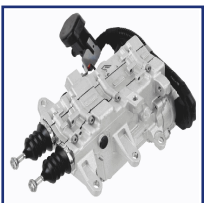

CY-031

Clutch Actuator

HYUNDAI ELANTRA Tre volumi (AD)
HYUNDAI i30 (PDE)
HYUNDAI i30 FASTBACK (PDE)
HYUNDAI i30 Hatchback Van (PDE)
HYUNDAI i30 Kombi Van (PDE)
HYUNDAI i30 Station wagon

OE
41470-2D210

For OE number: 41470-2D210