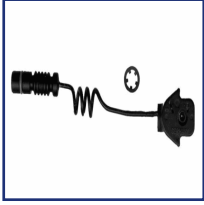

Brake system

BPW-320

Warning Contact, brake pad wear

MERCEDES-BENZ CLASSE M (W163)

OE

1635401317
A1635401317

Brake Type: Disc Brake
Fitting Position: Front Axle
For OE number: 1635401317
Length [mm]: 95