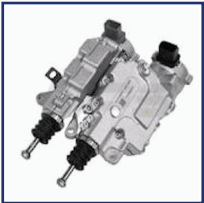

For OE number: 414702D300

CY-029

Clutch Actuator

HYUNDAI TUCSON
HYUNDAI TUCSON Cassone/SUV (TLE)

OE
41470-2D211

For OE number: 41470-2D211

CY-030

Clutch Actuator