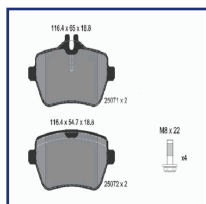

PP-0543AF

Brake Pad Set, disc brake

MERCEDES-BENZ CLASSE S (W222, V222, X222)
MERCEDES-BENZ CLASSE S Cabriolet (A217)
MERCEDES-BENZ CLASSE S Coupé (C217)

OE
0064205720
0064209220
0074202820
0084200820
0084202220
A0064205720

Brake System: TRW
Fitting Position: Rear Axle
For OE number: 0064205720
Height 1 [mm]: 65
Height 2 [mm]: 54,7
Supplementary Article/Supplementary Info 2:
with brake caliper screws
Thickness [mm]: 18,8
Wear Warning Contact: Prepared for wear indicator
Width [mm]: 116,4
WVA Number: 25071
WVA Number: 25072