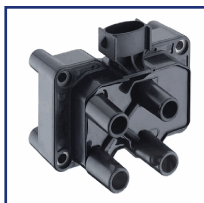

BO-0327JM

Coil, ignition

FORD COUGAR (EC_)
FORD ESCORT CLASSIC (AAL, ABL)
FORD ESCORT CLASSIC Turnier (ANL)
FORD ESCORT VII (GAL, AAL, ABL)
FORD ESCORT VII Cabriolet (ALL)
FORD ESCORT VII Station wagon (GAL, ANL)

OE
12714
1319929
1517813
17SG12029AC
1S7G 1202 9AC
1S7G120-29AB

Ignition Coil: Block Ignition Coil
Number of pins: 3
Voltage [V]: 12