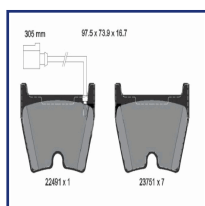

PA-0162AF

Brake Pad Set, disc brake

AUDI A3 Limousine (8VS)
AUDI A3 Limousine (8YS)
AUDI A3 Sportback (8VA)
AUDI A3 Sportback (8YA)
AUDI Q3 (8U)
AUDI TT (FV3)

OE

68353597AB
8S0698151F
8U0698151F
8U0698151G
8U0698151H
8U0698151J

Brake System: Brembo
Fitting Position: Front Axle
For OE number: 8S0698151F
Height [mm]: 73,9
Number of pads: 8
Number of Wear Indicators: 1
Thickness [mm]: 16,7
Warning Contact Length [mm]: 305
Wear Warning Contact: Incl. wear warning contact
Width [mm]: 97,2
WVA Number: 22491
WVA Number: 23751