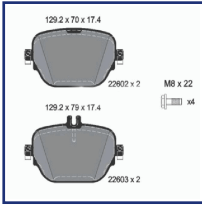

Brake system

PP-0627AF

Brake Pad Set, disc brake

MERCEDES-BENZ CLASSE E (W213)
MERCEDES-BENZ CLASSE E All-Terrain (S213)
MERCEDES-BENZ CLASSE E Cabriolet (A238)
MERCEDES-BENZ CLASSE E Coupè (C238)
MERCEDES-BENZ CLASSE E T-Model (S213)
MERCEDES-BENZ CLS (C257)

OE

0004203004
0004206400
0004206500
0004208800
0004209900
A0004203004

Brake System: TRW

Fitting Position: Rear Axle

For OE number: 0004203004

Height 1 [mm]: 70

Height 2 [mm]: 79

Supplementary Article/Supplementary Info 2:

with brake caliper screws

Thickness [mm]: 17,4

Wear Warning Contact: Prepared for wear indicator

Width [mm]: 129

WVA Number: 22602

WVA Number: 22603