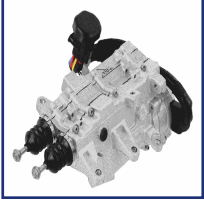

Clutch

CY-026

Clutch Actuator

HYUNDAI ELANTRA Tre volumi (AD)
HYUNDAI KONA (OS)
HYUNDAI TUCSON
HYUNDAI TUCSON Cassone/SUV (TLE)
KIA CEED (CD)
KIA CEED Hatchback Van (CD)

OE
41470-2D011

For OE number: 41470-2D011