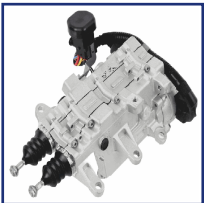

CY-029

Clutch Actuator

HYUNDAI TUCSON
HYUNDAI TUCSON Cassone/SUV (TLE)

OE
41470-2D211

For OE number: 41470-2D211