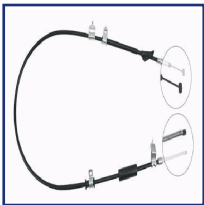

BC-0743L

Cable, parking brake

RENAULT KANGOO (KC0/1_)
RENAULT KANGOO Express (FC0/1_)

OE

8200040064
8200040065

Fitting Position: Left
Length 1/ Length 2 [mm]: 1525/1235

BC-468L

Cable, parking brake

ROVER 200 (RF)

OE

GVC902380
GVC902386
SPB000350
SPB101200
SPB101201

Brake System: For vehicles with drum brakes on the rear axle
Fitting Position: Left

BC-468R

Cable, parking brake

ROVER 200 (RF)

OE