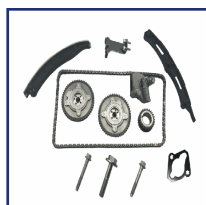

OE

000 993 41 02
000 993 41 02 S4
000 993 89 02
000 993 89 02 S4
000 993 93 00
000 993 93 00 S4

Chain Type: Open chain
Chain Type: Simplex
Number of Chain Links: 102
Number of Chain Links: 62

KDK-1009

Timing Chain Kit