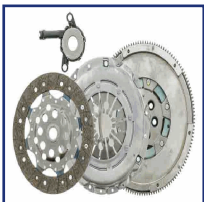

KF-048

Clutch Kit

TATA (TELCO) TELCOLINE (40_FD)

OE

269925200114
269925400111
272425600110

Diameter [mm]: 228
Number of Teeth: 23

KF-049

Clutch Kit