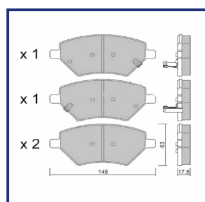

PA-0163AF

Brake Pad Set, disc brake

DR DR 4.0
DR DR 5.0 SUV
DR DR 7.0 SUV
DR DR F35 SUV
OMODA C5
SPORTEQUIPE SPORTEQUIPE 7

OE

3370100084
T153501080
T153501081
T156GN3501080

Fitting Position: Front Axle
Height [mm]: 63
Thickness [mm]: 17,5
Vibration: with vibration damper
Wear Warning Contact: Incl. wear warning contact
Width [mm]: 148