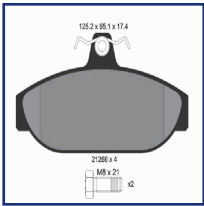

PA-0380AF

Brake Pad Set, disc brake

VOLVO 740 (744)
VOLVO 740 Kombi (745)
VOLVO 760 (704, 764)
VOLVO 760 Kombi (704, 765)
VOLVO 780
VOLVO 940 (944)

OE

2701751
270195
2701951
2711740
271184
2711844

Brake System: Lucas
Fitting Position: Front Axle
For OE number: 2701751
Height [mm]: 65,1
Supplementary Article/Supplementary Info 2:
with brake caliper screws
Thickness [mm]: 17,4
Wear Warning Contact: Not prepared for wear indicator
Width [mm]: 125
WVA Number: 21266