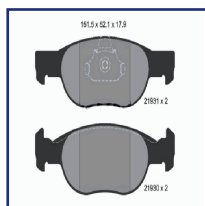

PA-0158AF

Brake Pad Set, disc brake

FIAT PUNTO (188)

OE

71752982
71770963
77362170
9948408
9948410

Brake System: Teves
Fitting Position: Front Axle
For OE number: 71752982
Height [mm]: 52,1
Thickness [mm]: 17,9
Wear Warning Contact: Not prepared for wear indicator
Width [mm]: 151,5
WVA Number: 21930
WVA Number: 21931