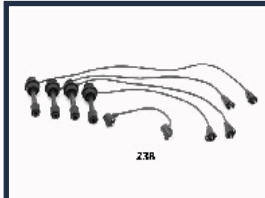

IC-238

90919-21578

TOYOTA CELICA (ST20_, AT20_) 2.0 i
16V (ST202/GT)

IC-239

90919-21524