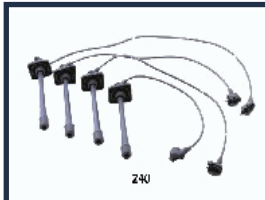

TOYOTA CAMRY (_CV2_, _XV2_) 2.2
TOYOTA CAMRY (_CV2_, _XV2_) 2.2
(SXV20_)
TOYOTA CAMRY SOLARA Coupé
(MCV2_, SXV2_) 2.2
TOYOTA CAMRY Station wagon (_CV2_,
_XV2_) 2.2 (SXV20)
TOYOTA PICNIC (_XM10) 2.0

IC-241

90919 22395