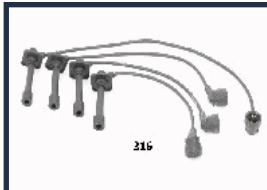

IC-316

FSD7-18-140B

MAZDA 626 V (GF) 1.8
MAZDA 626 V (GF) 2.0
MAZDA 626 V Hatchback (GF) 1.8
MAZDA 626 V Hatchback (GF) 2.0
MAZDA 626 V Hatchback (GF) 2.0 H.P.
MAZDA 626 V Station Wagon (GW) 1.8
MAZDA 626 V Station Wagon (GW) 2.0