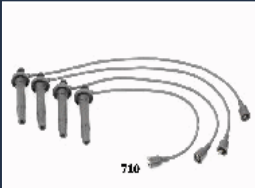

IC-710

22451-AA661

SUBARU LEGACY IV (BL, BP) 2.0
SUBARU LEGACY IV Station wagon (BL, BP, B13_) 2.0