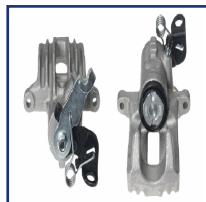

Brake system

CAL1244LJM

Brake Caliper

AUDI A1 Allstreet (GBH)
AUDI A1 CITY CARVER (GBH)
AUDI A1 Sportback (GBA)
SEAT ARONA (KJ7)
SEAT IBIZA V (KJ1)
SKODA FABIA IV (PJ3)

OE

2Q0615423
2Q0615423C
2Q0615423D

Brake Caliper Type: Caliper (1 piston)
Brake Disc Thickness [mm]: 9
Diameter [mm]: 38
Fitting Position: behind the axle
Fitting Position: Rear Axle Left
Paired article numbers: CAL1244RJM