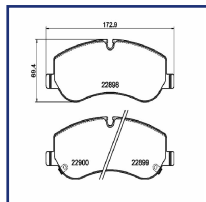

Brake system

PA-0168AF

Brake Pad Set, disc brake

MAXUS (SAIC MOTOR) DELIVER 7 Furgone
MAXUS (SAIC MOTOR) DELIVER 9 Furgonato
MAXUS (SAIC MOTOR) DELIVER 9 Pianale
piatto/Telaio
MAXUS (SAIC MOTOR) eDELIVER 3 Furgonato
MAXUS (SAIC MOTOR) eDELIVER 7 Furgone

OE
C00212539

Fitting Position: Front Axle
Height [mm]: 69,4
Thickness [mm]: 17,4
Wear Warning Contact: With integrated wear
warning contact
Width [mm]: 172,9
WVA Number: 22898
WVA Number: 22899
WVA Number: 22900