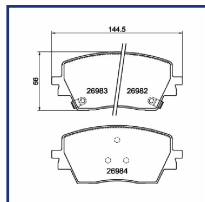

Brake system

PA-H42AF

Brake Pad Set, disc brake

HYUNDAI KONA (SX2)

OE
58101BEA25

Fitting Position: Front Axle
Height [mm]: 66
Thickness [mm]: 18
Wear Warning Contact: With acoustic wear warning
Width [mm]: 144,5
WVA Number: 26982
WVA Number: 26983
WVA Number: 26984