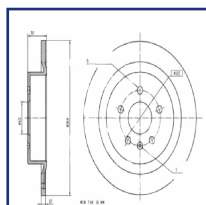

DP-0162C

Brake Disc

AIWAYS U5
AIWAYS U6

OE
861598003

Brake Disc Thickness [mm]: 12
Brake Disc Type: Solid
Centering Diameter [mm]: 65
Fitting Position: Rear Axle
Height [mm]: 52
Minimum Thickness [mm]: 10
Number of Bores: 5
Number of mounting bores: 1
Outer Diameter [mm]: 314
Pitch Circle [mm]: 112
Surface: Painted