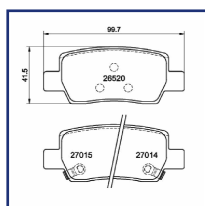

PP-H20AF

Brake Pad Set, disc brake

HYUNDAI KONA (SX2)

OE
58302BEA05
58302GGA10
58302GGA20

Fitting Position: Rear Axle
Height [mm]: 41,5
Thickness [mm]: 15,6
Wear Warning Contact: With acoustic wear warning
Width [mm]: 99,7
WVA Number: 26520
WVA Number: 27014
WVA Number: 27015