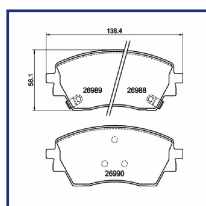

PA-H40AF

Brake Pad Set, disc brake

HYUNDAI KONA (SX2)

OE
58101BEA05

Fitting Position: Front Axle
Height [mm]: 58,1
Thickness [mm]: 17,9
Wear Warning Contact: With acoustic wear
warning
Width [mm]: 138,4
WVA Number: 26988
WVA Number: 26989
WVA Number: 26990