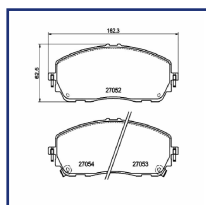

PA-2043AF

Brake Pad Set, disc brake

TOYOTA C-HR (_X2_, _H2_)

OE
04465F4050

Fitting Position: Front Axle
Height [mm]: 62,5
Thickness [mm]: 19
Wear Warning Contact: With acoustic wear
warning
Width [mm]: 162,3
WVA Number: 27052
WVA Number: 27053
WVA Number: 27054