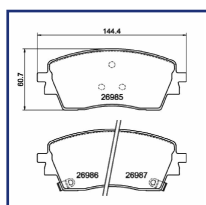

PA-H41AF

Brake Pad Set, disc brake

HYUNDAI KONA (SX2)

OE
58101BEA15

Fitting Position: Front Axle
Height [mm]: 60,7
Thickness [mm]: 18,2
Wear Warning Contact: With acoustic wear
warning
Width [mm]: 144,4
WVA Number: 26985
WVA Number: 26986
WVA Number: 26987