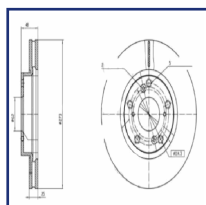

DI-0181C

Brake Disc

BYD DOLPHIN

OE
1432904800
EM2EU-3501011S

Brake Disc Thickness [mm]: 25
Brake Disc Type: Vented
Centering Diameter [mm]: 62
Fitting Position: Front Axle
Height [mm]: 48
Minimum Thickness [mm]: 23
Number of Bores: 5
Number of mounting bores: 2
Outer Diameter [mm]: 273
Pitch Circle [mm]: 114
Surface: Painted