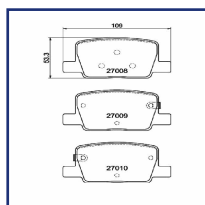

PP-0333AF

Brake Pad Set, disc brake

VOLVO EX30 (416)

OE
80011409

Fitting Position: Rear Axle
Height [mm]: 53,3
Thickness [mm]: 18,8
Wear Warning Contact: With acoustic wear warning
Width [mm]: 109
WVA Number: 27008
WVA Number: 27009
WVA Number: 27010