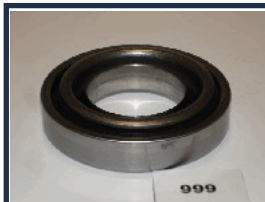

ISUZU TROOPER (UB) 3.1 TD
ISUZU TROOPER (UBS) 2.8 TD (UBS55)
ISUZU TROOPER Fuoristrada aperto (UB) 3.1 TD
ISUZU TROOPER Fuoristrada aperto (UBS) 2.6 i (UBS17)
OPEL MONTEREY A (UBS_) 3.1 TD (UBS69_)

CF-FD01

1478806