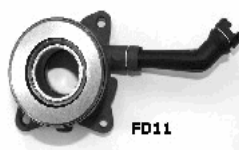

FORD TRANSIT Autobus 2.2 TDCi
FORD TRANSIT Furgonato 2.2 TDCi
FORD TRANSIT Pianale piatto/Telaio 2.2 TDCi
FORD TRANSIT TOURNEO 2.2 TDCi

CF-FI01

55210245