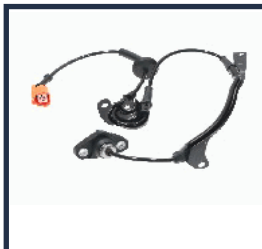

ABS-412

57455-S7A-013

HONDA STREAM (RN) 1.7 16V
HONDA STREAM (RN) 2.0 16V
HONDA STREAM 1.8 Vtec
HONDA STREAM 2.0 Vtec

ABS-413

57455-S04-802

HONDA CIVIC V Fastback (MB) 1.5 16V (MB3)
HONDA CIVIC V Fastback (MB) 1.6 16V (MB4)
HONDA CIVIC V Fastback (MB) 1.6 VTi
HONDA CIVIC V Fastback (MB) 1.8 16V (MB6)
HONDA CIVIC VI Coupé (EJ, EM1) 1.6
HONDA CIVIC VI Coupé (EJ, EM1) 1.6 i