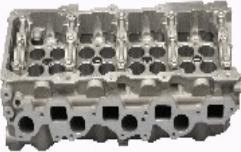

XX-NS018S

11039DC00B

NISSAN INTERSTAR Autobus (X70) dCi
140
NISSAN INTERSTAR Furgonato (X70) dCi
140
NISSAN INTERSTAR Pianale piatto/Telaio
dCi 140
NISSAN PICK UP (D22) 3.0 TD
NISSAN PICK UP (D22) 3.0 TD 4WD
NISSAN TERRANO II (R20) 3.0 Di 4WD