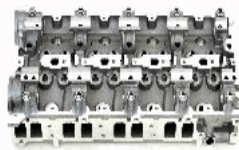

HYUNDAI TERRACAN (HP) 2.9 CRDi
KIA CARNIVAL II (GQ) 2.9 CRDi

XX-KK009

0K56A-10090