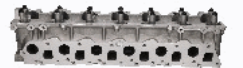

XX-NS010S

1104022J01

NISSAN PATROL GR I (Y60, GR) 2.8 TD
NISSAN PATROL GR I (Y60, GR) 2.8 TD (Y60A)
NISSAN PATROL Hardtop (K260) 2.8 TD
NISSAN PATROL Station Wagon (W260) 2.8 TD