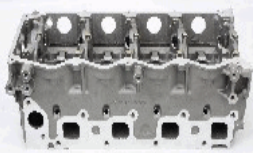

XX-NS012S

110405M300

NISSAN ALMERA II (N16) 2.2 dCi
NISSAN ALMERA II (N16) 2.2 Di
NISSAN ALMERA II Hatchback (N16) 2.2 dCi
NISSAN ALMERA II Hatchback (N16) 2.2 Di
NISSAN ALMERA TINO (V10) 2.2 dCi
NISSAN ALMERA TINO (V10) 2.2 Di