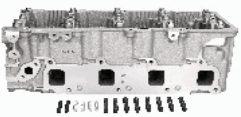

XX-NS028S

11039LC30A

NISSAN CABSTAR E Pick-up 35.15 DCi,
45.15 DCi 3.0 (F24M)
NISSAN INTERSTAR Autobus (X70) dCi
140
NISSAN INTERSTAR Furgonato (X70) dCi
140
NISSAN INTERSTAR Pianale piatto/Telaio
dCi 140
NISSAN TERRANO II (R20) 3.0 Di 4WD