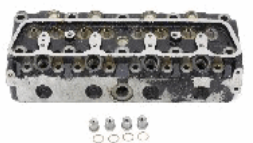

XX-NS014S

11041-09W00

NISSAN PICK UP (D21) 2.5 D 4WD

XX-NS015S

11039EB30A

NISSAN CABSTAR E Pick-up 28.11 DCI, 32.11 DCI, 35.11 DCI 2.5 (F24M)
 NISSAN CABSTAR E Pick-up 35.13 DCI, 45.13 DCI 2.5 (F24M)
 NISSAN CABSTAR E Pick-up 35.14 DCI 3.0 (F24M)
 NISSAN CABSTAR Pianale piatto/Telaio (F23, H41, H42) 2.5 dCi
 NISSAN NAVARA (D22) 2.5 D 4x4