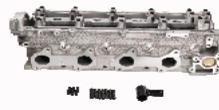

HYUNDAI H-1 / STAREX 2.5 CRDi
HYUNDAI H-1 / STAREX 2.5 CRDi 4x4
HYUNDAI H-1 Cargo (TQ) 2.5 CRDi
HYUNDAI H-1 Furgonato 2.5 CRDi
HYUNDAI H-1 Travel (TQ) 2.5 CRDi
HYUNDAI H-1/H-200/SATELLITE Autobus 2.5 CRDi
HYUNDAI H100 Pianale piatto/Telaio 2.5 CRDi

XX-CH001S

RL883416AB