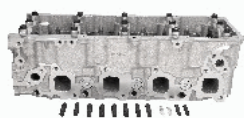

XX-OP05ES

11039DB00B

OPEL MOVANO Combi (J9) 3.0 DTI
OPEL MOVANO Furgonato (F9) 3.0 DTI
OPEL MOVANO Pianale piatto/Telaio (U9, E9) 3.0 DTI
OPEL MOVANO Ribaltabile (H9) 3.0 DTI
RENAULT MASTER II Autobus (JD) 3.0 dCi 140 (JD0T)
RENAULT MASTER II Furgonato (FD) 3.0 dCi 140 (HD0S, FD0S, HD1S)