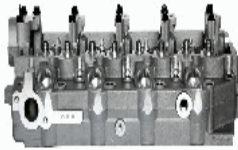

CYLINDERS HEADS TESTATE

www.japanparts.eu

CATALOGUE
FOR CARS AND
COMMERCIAL VEHICLES

CATALOGO
PER AUTOMOBILI E VEICOLI
COMMERCIALI

CYLINDERS HEADS

TESTATE

4D56T-01

MD303750