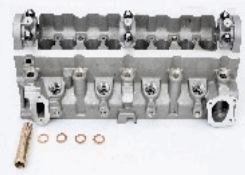

XX-PE01ES

200N8

CITROEN BX (XB_) 19 D
CITROEN BX Break (XB_) 19 D
CITROEN EVASION (22, U6) 1.9 TD
CITROEN JUMPER Autobus (230P) 1.9 TD
CITROEN JUMPER Autobus (230P) 1.9 TD 4x4
CITROEN JUMPER Furgonato (230L) 1.9 TD