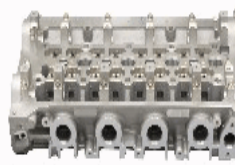

XX-NS017S

1104100QA0

NISSAN INTERSTAR Autobus (X70) dCi
100
NISSAN INTERSTAR Autobus (X70) dCi
120
NISSAN INTERSTAR Autobus (X70) dCi
150
NISSAN INTERSTAR Autobus (X70) dCi
90