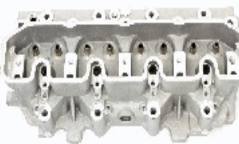

LAND ROVER DISCOVERY I (LJ, LG) 2.5 TDi
LAND ROVER RANGE ROVER I (AE, AN, HAA, HAB, HAM, HBM, RE, RN) 2.5 TD 4x4

XX-LR002S

LDF000890