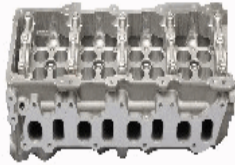

XX-NS016S

11039MA70A

NISSAN CABSTAR E Pick-up 35.15 DCi,
45.15 DCi 3.0 (F24M)
NISSAN INTERSTAR Autobus (X70) dCi
140
NISSAN INTERSTAR Furgonato (X70) dCi
140
NISSAN INTERSTAR Pianale piatto/Telaio
dCi 140
NISSAN TERRANO II (R20) 3.0 Di 4WD