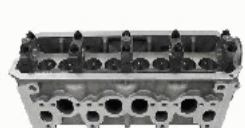

XX-VW14ES

028103351J

AUDI 80 (8C, B4) 1.9 TD
AUDI 80 Avant (8C, B4) 1.9 TD
SEAT CORDOBA (6K1, 6K2) 1.9 TD
SEAT IBIZA II (6K1) 1.9 TD
SEAT TOLEDO I (1L) 1.9 TD
VW GOLF III (1H1) 1.9 TD, GTD
VW GOLF III Variant (1H5) 1.9 TD
VW PASSAT (3A2, 35I) 1.9 TD