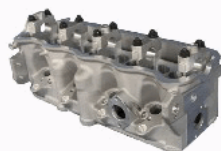

XX-VW13ES

028103351P

AUDI 80 (8C, B4) 1.9 TDI
AUDI 80 Avant (8C, B4) 1.9 TDI
AUDI A4 (8D2, B5) 1.9 TDI
AUDI A4 (8D2, B5) 1.9 TDI quattro
AUDI A4 Avant (8D5, B5) 1.9 DUO
AUDI A4 Avant (8D5, B5) 1.9 TDI
AUDI A4 Avant (8D5, B5) 1.9 TDI quattro
AUDI A6 (4A, C4) 1.9 TDI