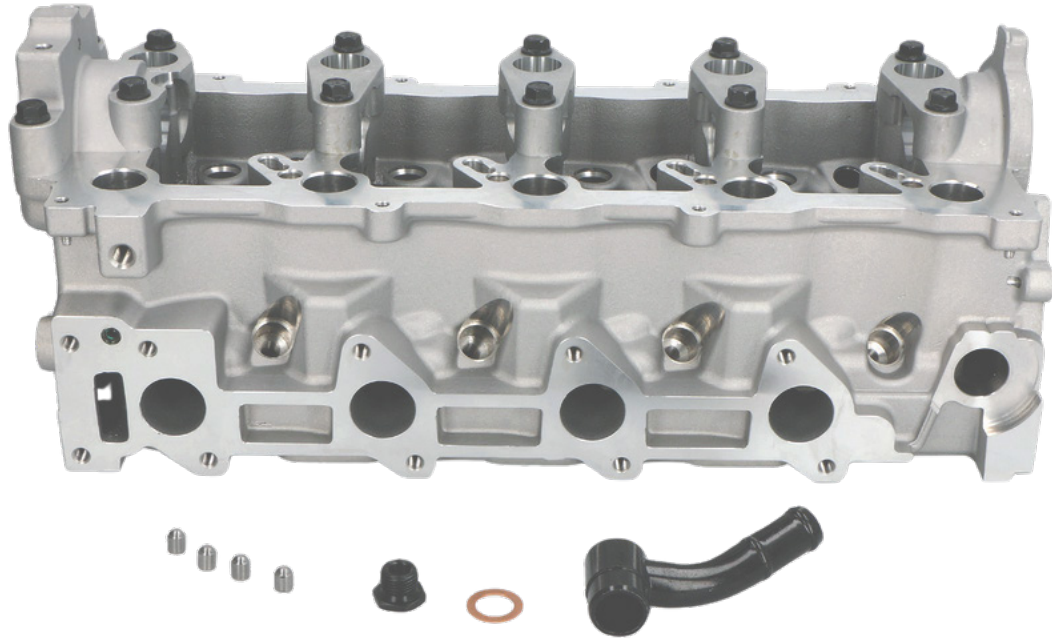

CYLINDERS HEADS TESTATE

www.japanparts.eu

CATALOGUE
FOR CARS AND
COMMERCIAL VEHICLES

CATALOGO
PER AUTOMOBILI E VEICOLI
COMMERCIALI

CYLINDERS HEADS

TESTATE

4D56T-01

MD303750