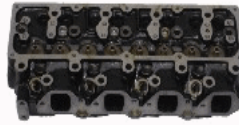

XX-NS005S

11039-7F400

NISSAN CABSTAR Pick-up 90.32 (TLO)
NISSAN PICK UP (D21) 2.7 D 4WD
NISSAN TERRANO I (WD21) 2.7 TD 4WD
NISSAN TERRANO II (R20) 2.7 D
NISSAN TERRANO II (R20) 2.7 TD 4WD
NISSAN TERRANO II (R20) 2.7 TDi 4WD