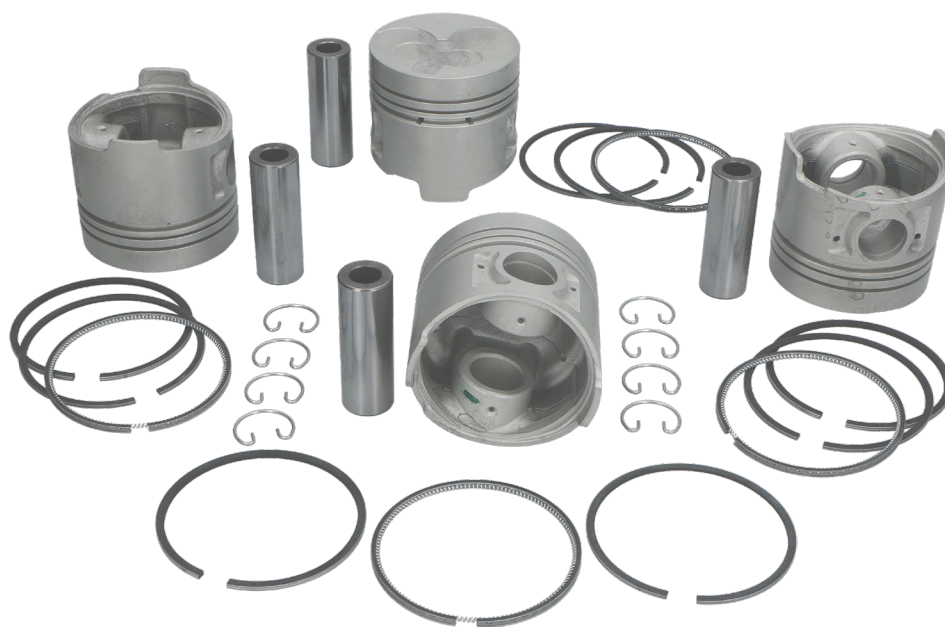

Japanparts®

PISTON KITS KIT PISTONI

www.japanparts.eu

CATALOGUE

FOR CARS AND
COMMERCIAL VEHICLES

CATALOGO

PER AUTOMOBILI E VEICOLI
COMMERCIALI