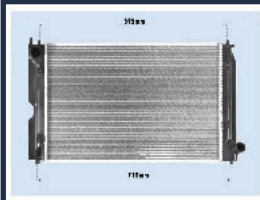

RDA153111

164000G020

TOYOTA AVENSIS (T25_) 2.0 D-4D
TOYOTA AVENSIS Station wagon (T25) 2.0 D-4D
TOYOTA AVENSIS Tre volumi (T25) 2.0 D-4D
TOYOTA COROLLA (ZZE12_, NDE12_, ZDE12_) 2.0 D-4D
TOYOTA COROLLA Station wagon (_E12J_, _E12T_) 2.0 D-4D