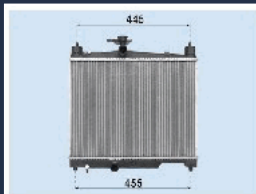

RDA153041

164000J010

TOYOTA YARIS (SCP1_, NLP1_, NCP1_)
1.0 16V
TOYOTA YARIS (SCP1_, NLP1_, NCP1_)
1.0 16V (SCP10_)