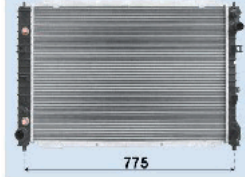

FORD MAVERICK 3.0 24V
FORD MAVERICK 3.0 V6 24V
MAZDA TRIBUTE (EP) 3.0 V6 24V 4WD
MAZDA TRIBUTE (EP) 3.0 V6 AWD

RDA053108

4098942