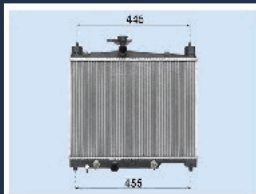

RDA153014

164000J020

TOYOTA YARIS (SCP1_, NLP1_, NCP1_)
1.0 16V
TOYOTA YARIS (SCP1_, NLP1_, NCP1_)
1.0 16V (SCP10_)