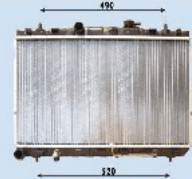

HYUNDAI COUPE (GK) 1.6 16V
HYUNDAI COUPE (GK) 2.0
HYUNDAI COUPE (GK) 2.0 GLS
HYUNDAI COUPE (GK) 2.7 V6
HYUNDAI ELANTRA (XD) 1.6
HYUNDAI ELANTRA (XD) 2.0
HYUNDAI ELANTRA (XD) 2.0 CRDi

RDA283101

25310M2000