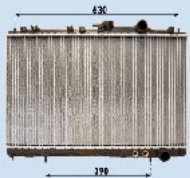

HYUNDAI SANTAMO 2.0
HYUNDAI SANTAMO 2.0 16V
HYUNDAI SANTAMO 2.0 16V 4x4

RDA283102

25310M2110