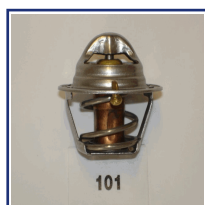

VT-101

Thermostat, coolant

GIOTTI VICTORIA GLADIATOR Autobus
GIOTTI VICTORIA GLADIATOR Furgonato
GIOTTI VICTORIA GLADIATOR Pianale
piatto/Telaio

OE

16341-87208
16341-87793
1634187786
1634187787
1634187793
17600-85821

Diameter [mm]: 44
Fitting Depth [mm]: 20
Height [mm]: 38
Opening Temperature [°C]: 88