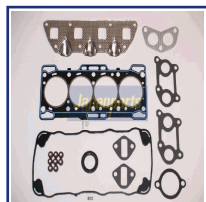

OE

1117173000
11189-73000
11189-73001
11189-73002
11189-73004
11189-73011

For OE number: 1117173000

KG-803

Gasket Set, cylinder head

GIOTTI VICTORIA GLADIATOR Autobus
GIOTTI VICTORIA GLADIATOR Furgonato
GIOTTI VICTORIA GLADIATOR Pianale
piatto/Telaio