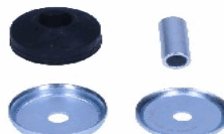

STRUT MOUNT

SUPPORTI AMMORTIZZATORI

SM0320

1S0512335A

SEAT Mii (KF1_) 1.0
SEAT Mii (KF1_) 1.0 EcoFuel
SKODA CITIGO 1.0
SKODA CITIGO 1.0 CNG
VW UP 1.0
VW UP 1.0 EcoFuel
VW UP 1.0 GTI
VW UP e-Up

SM0321

4708275