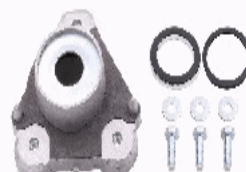

CITROEN JUMPER Autabus (244, Z_) 2.0
CITROEN JUMPER Autabus (244, Z_) 2.0 bivalent
CITROEN JUMPER Autabus (244, Z_) 2.0 HDi
CITROEN JUMPER Autabus (244, Z_) 2.2 HDi
CITROEN JUMPER Autabus (244, Z_) 2.8 HDi

SM0162S

503889