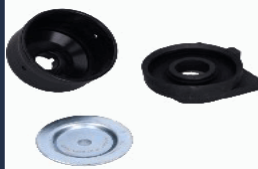

FORD FOCUS (DAW, DBW) 1.4 16V
FORD FOCUS (DAW, DBW) 1.6 16V
FORD FOCUS (DAW, DBW) 1.6 16V Flexifuel
FORD FOCUS (DAW, DBW) 1.8 16V
FORD FOCUS (DAW, DBW) 1.8 16V BiFuel
FORD FOCUS (DAW, DBW) 1.8 DI / TDDi
FORD FOCUS (DAW, DBW) 1.8 TDCi

SM0361

68029520AC

JEEP GRAND CHEROKEE IV (WK, WK2) 3.0 CRD V6
JEEP GRAND CHEROKEE IV (WK, WK2) 3.0 CRD V6 4x4
JEEP GRAND CHEROKEE IV (WK, WK2) 3.6 V6
JEEP GRAND CHEROKEE IV (WK, WK2) 3.6 V6 FlexFuel

SM0362

BJS8-28-380