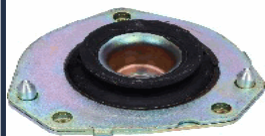

CITROEN JUMPER Autabus (230P) 1.9 D
CITROEN JUMPER Autabus (230P) 1.9 TD
CITROEN JUMPER Autabus (230P) 1.9 TD 4x4
CITROEN JUMPER Autabus (230P) 2.5 D
CITROEN JUMPER Autabus (230P) 2.5 D 4x4

SM0159

1609274780

CITROEN NEMO Furgonato (AA_) 1.2 HDi 75
CITROEN NEMO Furgonato (AA_) 1.3 BlueHDi 80
CITROEN NEMO Furgonato (AA_) 1.4
CITROEN NEMO Furgonato (AA_) 1.4 HDi
CITROEN NEMO Station wagon 1.2 HDi 75

SM0160

1609274680

CITROEN NEMO Furgonato (AA_) 1.2 HDi 75
CITROEN NEMO Furgonato (AA_) 1.3 BlueHDi 80
CITROEN NEMO Furgonato (AA_) 1.4
CITROEN NEMO Furgonato (AA_) 1.4 HDi
CITROEN NEMO Station wagon 1.2 HDi 75

SM0161

1350789080