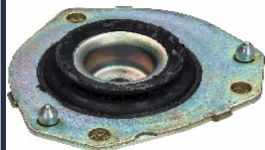

SM0156

4D0 412 377 D

AUDI A4 (8D2, B5) 1.6
AUDI A4 (8D2, B5) 1.8
AUDI A4 (8D2, B5) 1.8 quattro
AUDI A4 (8D2, B5) 1.8 T
AUDI A4 (8D2, B5) 1.8 T quattro
AUDI A4 (8D2, B5) 1.9 TDI
AUDI A4 (8D2, B5) 1.9 TDI quattro
AUDI A4 (8D2, B5) 2.4

SM0157

1307241080

CITROEN JUMPER Autabus (230P) 1.9 D
CITROEN JUMPER Autabus (230P) 1.9 TD
CITROEN JUMPER Autabus (230P) 1.9 TD 4x4
CITROEN JUMPER Autabus (230P) 2.0
CITROEN JUMPER Autabus (230P) 2.0 4x4
CITROEN JUMPER Autabus (230P) 2.5 D

SM0157S

503818

CITROEN JUMPER Autabus (230P) 1.9 D
CITROEN JUMPER Autabus (230P) 1.9 TD
CITROEN JUMPER Autabus (230P) 1.9 TD 4x4
CITROEN JUMPER Autabus (230P) 2.5 D
CITROEN JUMPER Autabus (230P) 2.5 D 4x4

SM0158

1307242080

CITROEN JUMPER Autabus (230P) 1.9 D
CITROEN JUMPER Autabus (230P) 1.9 TD
CITROEN JUMPER Autabus (230P) 1.9 TD 4x4
CITROEN JUMPER Autabus (230P) 2.0
CITROEN JUMPER Autabus (230P) 2.0 4x4
CITROEN JUMPER Autabus (230P) 2.5 D

SM0158S

503819