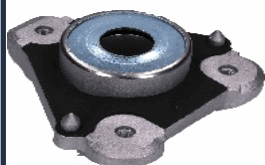

CITROEN JUMPER Autabus (244, Z_) 2.0
CITROEN JUMPER Autabus (244, Z_) 2.0 bivalent
CITROEN JUMPER Autabus (244, Z_) 2.0 HDi
CITROEN JUMPER Autabus (244, Z_) 2.2 HDi
CITROEN JUMPER Autabus (244, Z_) 2.8 HDi

SM0162

1350788080