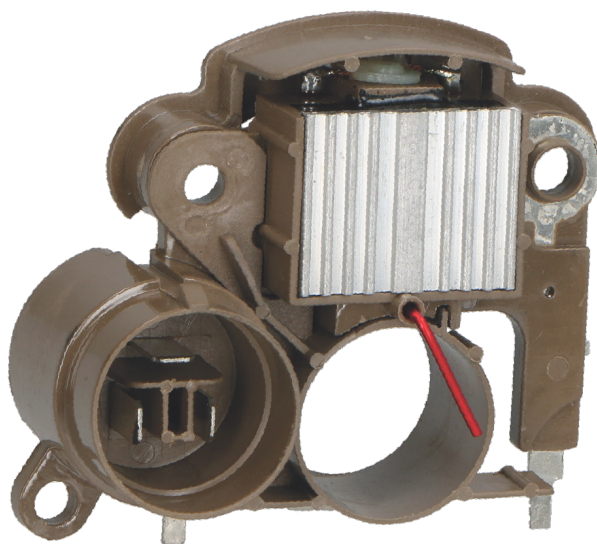

**Japanparts®**

**REGULATORS**  
**REGOLATORI DI**  
**TENSIONE**

[www.japanparts.eu](http://www.japanparts.eu)

**CATALOGUE**  
FOR CARS AND  
COMMERCIAL VEHICLES

**CATALOGO**  
PER AUTOMOBILI E VEICOLI  
COMMERCIALI

REGULATORS

REGOLATORI DI TENSIONE

RE-103

23500-B8000

NISSAN 260Z (S30) 1.5 GLS

RE-105

8-94223-967-0

ISUZU CAMPO (KB) 2.2 D (KBD27)  
ISUZU CAMPO (KB) 2.2 D 4WD (KBD42, KBD47)  
ISUZU TROOPER (UBS) 2.8 TD (UBS55)  
ISUZU TROOPER Fuoristrada aperto (UBS) 2.2 D (UBS52)  
ISUZU TROOPER Fuoristrada aperto (UBS) 2.2 TD (UBS52)  
MAZDA E-SERIE Autobus (SR1) 2.2 D

RE-125

23215-50Y05

NISSAN PRIMERA (P10) 1.6  
NISSAN PRIMERA Hatchback (P10) 1.6

RE-127

A866X15170

NISSAN 200 SX (S13) 1.8 Turbo  
NISSAN 300 ZX (Z32) 3.0 Twin Turbo  
NISSAN TERRANO II (R20) 2.7 TD 4WD

RE-199

RE-205

27700-26050

TOYOTA CROWN Station Wagon (\_S1\_) 2.8 (MS1K)  
TOYOTA CROWN Tre volumi (\_S1\_) 2.0 (5R)  
TOYOTA CROWN Tre volumi (\_S1\_) 2.8 SI (MS112)

REGULATORS

REGOLATORI DI TENSIONE

RE-208

27700-63010