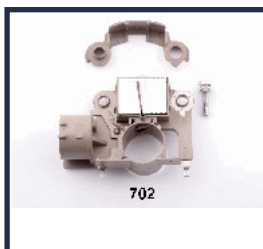

SUBARU LEGACY I Station wagon (BC, BJB) 2000
SUBARU LEGACY II (BD, BG) 2.0 i 4WD
SUBARU LEGACY II Station wagon (BD, BG) 2.0 i 4WD
SUBARU XT Coupé (XT) Turbo 4WD

RE-703

23815-AA010