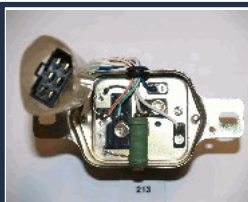

TOYOTA 4 RUNNER (RN10_, VZN13_, VZN10_, RN13_) 2.4 TD 4x4
TOYOTA COROLLA (_E7_) 1.8 D (CE70)
TOYOTA COROLLA (_E8_) 1.3 (AE80)
TOYOTA COROLLA (_E8_) 1.6 (AE82)
TOYOTA COROLLA (_E8_) 1.8 D
TOYOTA COROLLA 2 volumi /Coda spiovente (_E7_) 1.8 D (CE70)

RE-217

31150-PD1-004