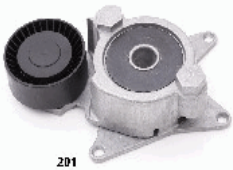

TS-109

11955EA200

NISSAN PATHFINDER (R51) 4.0 4WD

POLY-V BELT TENSIONERS

TENDITORI CINGHIE POLY-V

TS-110

11955-6N202

NISSAN PRIMERA (P12) 2.0
NISSAN PRIMERA Hatchback (P12) 2.0
NISSAN PRIMERA Station wagon (WP12) 2.0
NISSAN X-TRAIL (T30) 2.0
NISSAN X-TRAIL (T30) 2.0 4x4
NISSAN X-TRAIL (T30) 2.5 4x4
NISSAN X-TRAIL (T31) 2.5

TS-200

16620-31040

LEXUS IS II (GSE2_, ALE2_, USE2_) 250 (GSE20)
LEXUS RX (MHU3_, GSU3_, MCU3_) 350
TOYOTA AURIS (NRE15_, ZZE15_, ADE15_, ZRE15_, NDE15_) 2.0 D-4D
TOYOTA AURIS (NRE15_, ZZE15_, ADE15_, ZRE15_, NDE15_) 2.2 D
TOYOTA CAMRY (MCV3_, ACV3_, _XV3_) 3.5 VVTi XLE

TS-201

16620-0R010

LEXUS IS II (GSE2_, ALE2_, USE2_) 220 d (ALE20)
TOYOTA AURIS (NRE15_, ZZE15_, ADE15_, ZRE15_, NDE15_) 2.0 D-4D
TOYOTA AURIS (NRE15_, ZZE15_, ADE15_, ZRE15_, NDE15_) 2.2 D
TOYOTA AVENSIS (T25_) 2.0 D-4D
TOYOTA AVENSIS (T25_) 2.2 D-4D
TOYOTA AVENSIS (T25_) 2.2 D-CAT