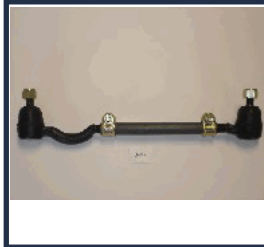

SA-204

45460-19055

TOYOTA CARINA (TA1_) 1.6
TOYOTA CARINA (TA1_) 1.6 (TA12)
TOYOTA CELICA (RA2_, TA2_) 1.6 GT (TA2, TA22)
TOYOTA CELICA (RA2_, TA2_) 1.6 LT (TA2)
TOYOTA CELICA (RA2_, TA2_) 1.6 LT (TA22)