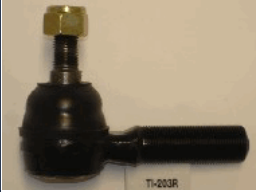

TOYOTA DYNA D (3B) 3.0 D (BU)

TI-2040

4546009060