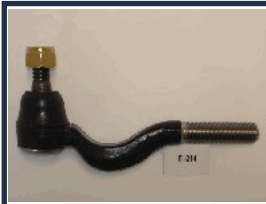

TI-214

45406-29095

TOYOTA HIACE I Furgonato (RH1_, LH3_, RH3_, RH2_, LH2_, L 1.6 (RH20-30)
TOYOTA HIACE I Furgonato (RH1_, LH3_, RH3_, RH2_, LH2_, L 2.0 (RH25-32)
TOYOTA HIACE I Furgonato (RH1_, LH3_, RH3_, RH2_, LH2_, L 2.2 D (LH20-30)

TI-215L

45047-39055