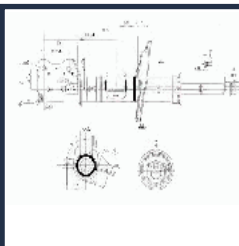

LANCIA YPSILON (312, 846) 0.9 Twinair
LANCIA YPSILON (312, 846) 1.2
LANCIA YPSILON (312, 846) 1.2 Bifuel
LANCIA YPSILON (312, 846) 1.3 Multijet

MM-00159

51904415