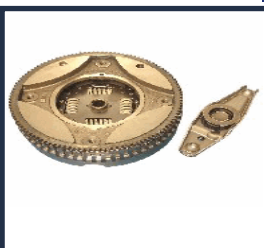

KV-M01

0009856V001000000

SMART CABRIO (450) 0.8 CDI (S10LC1)
SMART CITY-COUCPE (450) 0.8 CDI
(S1CLC1)
SMART FORTWO Cabrio (450) 0.8 CDI
(450.400)
SMART FORTWO Coupé (450) 0.8 CDI
(450.300)