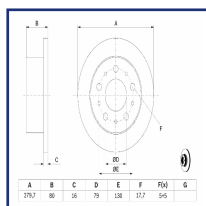

DP-0238C

Brake Disc

CITROEN JUMPER Autobus
CITROEN JUMPER Furgonato
CITROEN JUMPER Pianale piatto/Telaio
FIAT DUCATO Autobus (250)
FIAT DUCATO Furgonato (250)
FIAT DUCATO Pianale piatto/Telaio (250)

OE
16 078 805 80
1607880580
4249 39
4249 40
4249 A2
4249 K8

Brake Disc Thickness [mm]: 16
Brake Disc Type: Solid
Centering Diameter [mm]: 79
Fitting Position: Rear Axle
For OE number: 16 078 805 80
Height [mm]: 80
Minimum Thickness [mm]: 14,2
Number of Holes: 5
Outer Diameter [mm]: 279,7
Pitch Circle [mm]: 130
Surface: Painted