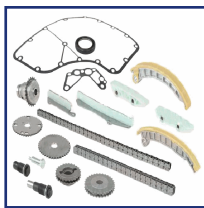

KDK-0608

Timing Chain Kit

CITROEN JUMPER Autobus
CITROEN JUMPER Furgonato
CITROEN JUMPER Pianale piatto/Telaio
FIAT DUCATO Autobus (250)
FIAT DUCATO Furgonato (250)
FIAT DUCATO Pianale piatto/Telaio (250)

OE

0831.P0
0831.P9
1611432580
504084528
504091968
504161356

Chain Type: Duplex
Chain Type: Roller Chain
Chain Type: Simplex
Exhaust Emission Norm: Up to Euro 4
Fitting Position: Lower
Fitting Position: Upper
Number of Chain Links: 122
Number of Chain Links: 84
Number of Parts [parts]: 19
Supplementary Article/Supplementary Info 2:
With gear
Supplementary Article/Supplementary Info:
With gaskets/seals