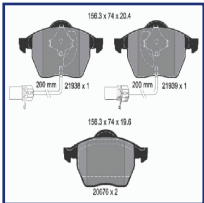

PA-9004AF

Brake Pad Set, disc brake

AUDI A4 (8D2, B5)
AUDI A4 (8E2, B6)
AUDI A4 (8EC, B7)
AUDI A4 Avant (8D5, B5)
AUDI A4 Avant (8E5, B6)
AUDI A4 Avant (8ED, B7)

OE

4B0615116
4B0615116A
4B0615116F
4B0615116G
4B0698151
4B0698151A

Brake System: Teves

Connector Shape: Oval

Directional:

Fitting Position: Front Axle

For OE number: 4B0698151K

Height [mm]: 74

Number of Wear Indicators: 2

Thickness [mm]: 20,4

Wear Warning Contact: With integrated wear warning contact

Width [mm]: 156,3

WVA Number: 20676

WVA Number: 21938

WVA Number: 21939