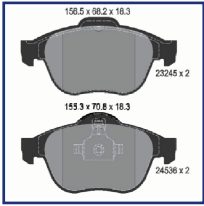

PA-0744AF

Brake Pad Set, disc brake

RENAULT GRAND SCÉNIC II (JM0/1_)
RENAULT SCÉNIC II (JM0/1_)

OE

410600756R
7701209101
7701209672
8660004734
8671016705

Brake System: ATE

Directional:

For OE number: 410600756R

Height 1 [mm]: 68,5

Height 2 [mm]: 71

Length 1 [mm]: 156,45

Length [mm]: 155,05

Number of Springs: 2

Supplementary Article/Supplementary Info 2:

With piston clip

Thickness [mm]: 17,9

Wear Warning Contact: Not prepared for wear indicator

WVA Number: 23245

WVA Number: 24536