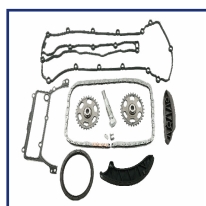

KDK-0513

Timing Chain Kit

JEEP COMPASS (MK49)
MERCEDES-BENZ CLA Coupé (C117)
MERCEDES-BENZ CLA Shooting Brake (X117)
MERCEDES-BENZ CLASSE A (W176)
MERCEDES-BENZ CLASSE B (W246, W242)
MERCEDES-BENZ CLASSE C (W204)

OE

A0009934676
A0009936176
A0009936276

Chain Type: Roller chain
Chain Type: Simplex
Fitting Position: Upper
For OE number: A6510520016
Number of Chain Links: 96
Number of Parts [parts]: 11
Supplementary Article/Supplementary Info 2:
With gear
Supplementary Article/Supplementary Info:
With gaskets/seals