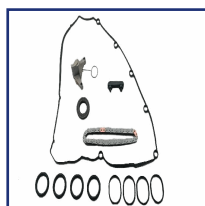

KDK-813

Timing Chain Kit

CITROEN C4 Coupé (LA_)
CITROEN C4 Grand Picasso I (UA_)
CITROEN C4 Grand Picasso II
CITROEN C4 I (LC_)
CITROEN C4 I Cassone / coda spiovente (LR_)
CITROEN C4 II (B7)

OE

0816.F6
1231282

Chain Type: Roller chain
Chain Type: Simplex
Fitting Position: Cylinder Head
Number of Chain Links: 40
Number of Parts [parts]: 13
Supplementary Article/Supplementary Info 2:
Without gear
Supplementary Article/Supplementary Info:
With gaskets/seals