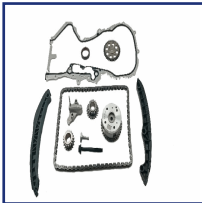

KDK-0925V

Timing Chain Kit

AUDI A1 (8X1, 8XF)
AUDI A1 Sportback (8XA, 8XK)
AUDI A3 (8P1)
AUDI A3 Sportback (8PA)
SEAT IBIZA V SPORTCOUPE (6J1, 6P1)
SKODA FABIA

OE

03C 105 209 AC
03C 105 209 AG
03C 109 158 A

Chain Type: Low-noise chain
Chain Type: Simplex
Fitting Position: Upper
For OE number: 03C105209AC
For OE number: 03C105209AG
Number of Chain Links: 130
Number of Parts [parts]: With roof rails
Supplementary Article/Supplementary Info 2:
With gear
Supplementary Article/Supplementary Info:
With gaskets/seals
Valve Control: For engines with variable valve timing