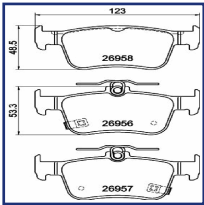

PP-0021AF

Brake Pad Set, disc brake

HONDA CIVIC XI 2 volumi /Coda spiovente (FL)

OE

43022T50G01

Fitting Position: Rear Axle

For OE number: 43022T50G01

Height 1 [mm]: 53,4

Height 2 [mm]: 48,3

Supplementary Article/Supplementary Info:

With accessories

Thickness/Strength 1 [mm]: 15,3

Width 1 [mm]: 122,8

Width 2 [mm]: 122,8