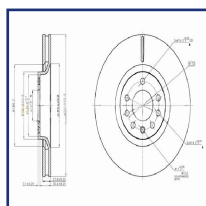

DI-0426C

Brake Disc

OPEL ASTRA H (L48)
OPEL ASTRA H GTC (L08)
OPEL ZAFIRA B (A05)

OE
569017
93185817
95526650

Brake Disc Thickness [mm]: 28
Brake Disc Type: Vented
Centering Diameter [mm]: 70
Fitting Position: Front Axle
For OE number: 569017
Height [mm]: 43,5
Minimum Thickness [mm]: 25
Number of Holes: 5
Outer Diameter [mm]: 321
Tightening Torque [Nm]: 7