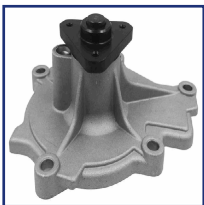

PQ-H28

Water Pump

HYUNDAI GRAND SANTA FÉ
HYUNDAI ix35 (LM, EL, ELH)
HYUNDAI SANTA FÉ II (CM)
HYUNDAI SANTA FÉ III (DM)
HYUNDAI TUCSON
KIA CARNIVAL / GRAND CARNIVAL III (VQ)

OE

25100-2F800

Diameter [mm]: 123
Overall Height [mm]: 112
Specification: FOR OE 25100-2F800