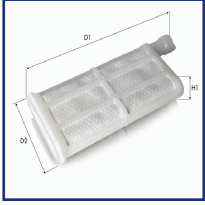

Urea Filter (AdBlue)

OE

Filter Type: Filter Insert
Height [mm]: 47
Width [mm]: 39

FCU-020JM

Urea Filter (AdBlue)

OE

Filter Type: Filter Insert
Height [mm]: 19
Length [mm]: 124
Width [mm]: 62

Filter

FCU-021JM

Urea Filter (AdBlue)

OE

Filter Type: Filter Insert
Height [mm]: 15
Length [mm]: 130
Width [mm]: 54

FCU-023JM

Urea Filter (AdBlue)

OE

Filter Type: Filter Insert
Height 1 [mm]: 43
Height 2 [mm]: 68
Width [mm]: 38