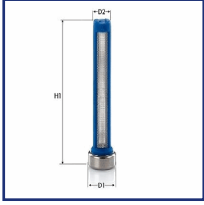

Filter

FCU-001JM

Urea Filter (AdBlue)

IVECO EuroCargo
IVECO EuroCargo IV
IVECO Stralis
IVECO Trakker
IVECO TRAKKER II
RENAULT TRUCKS Kerax

OE
042561177
2880299
4 256 1177
490 6272
74 20 877 958
84247272

Filter Type: Filter Insert
Height [mm]: 30
Outer Diameter 1 [mm]: 7
Outer Diameter [mm]: 4