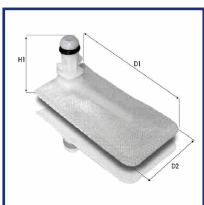

FCU-007JM

Urea Filter (AdBlue)

OE

Filter Type: Filter Insert
Height [mm]: 29
Length [mm]: 73
Width [mm]: 36

Filter

FCU-008JM

Urea Filter (AdBlue)

OE