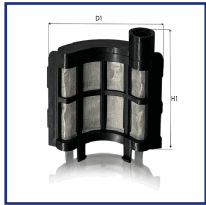

OE

Filter Type: Filter Insert
Height [mm]: 65
Width [mm]: 60

FCU-014JM

Urea Filter (AdBlue)

OE

Filter Type: Filter Insert
Height [mm]: 32
Length [mm]: 73
Width [mm]: 66

Filter

FCU-015JM

Urea Filter (AdBlue)

OE

Filter Type: Filter Insert
Height [mm]: 47
Width [mm]: 39

FCU-016JM

Urea Filter (AdBlue)

OE

Filter Type: Filter Insert
Height [mm]: 56
Width [mm]: 53

FCU-017JM