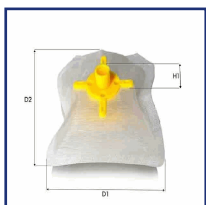

Filter Type: Filter Insert
Height 1 [mm]: 76
Height 2 [mm]: 83
Width [mm]: 48

FCU-009JM

Urea Filter (AdBlue)

OE

Filter Type: Filter Insert
Height [mm]: 12
Length [mm]: 96
Width [mm]: 55

FCU-010JM

Urea Filter (AdBlue)

OE

Filter Type: Filter Insert
Height [mm]: 100
Width [mm]: 47

FCU-012JM

Urea Filter (AdBlue)

OE

Filter Type: Filter Insert
Height [mm]: 25
Width 1 [mm]: 75
Width [mm]: 43

FCU-013JM

Urea Filter (AdBlue)

OE

Filter Type: Filter Insert
Height [mm]: 65
Width [mm]: 60

FCU-014JM

Urea Filter (AdBlue)

OE

Filter Type: Filter Insert
Height [mm]: 32
Length [mm]: 73
Width [mm]: 66

Filter

FCU-015JM