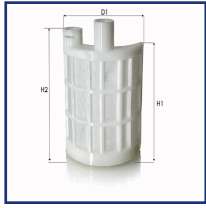

FCU-007JM

Urea Filter (AdBlue)

OE

Filter Type: Filter Insert
Height [mm]: 29
Length [mm]: 73
Width [mm]: 36

Filter

FCU-008JM

Urea Filter (AdBlue)

OE

Filter Type: Filter Insert
Height 1 [mm]: 76
Height 2 [mm]: 83
Width [mm]: 48

FCU-009JM

Urea Filter (AdBlue)

OE

Filter Type: Filter Insert
Height [mm]: 12
Length [mm]: 96
Width [mm]: 55

FCU-010JM

Urea Filter (AdBlue)