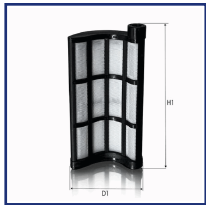

Filter Type: Filter Insert
Height 1 [mm]: 76
Height 2 [mm]: 83
Width [mm]: 48

FCU-009JM

Urea Filter (AdBlue)

OE

Filter Type: Filter Insert
Height [mm]: 12
Length [mm]: 96
Width [mm]: 55

FCU-010JM

Urea Filter (AdBlue)