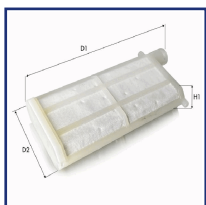

Urea Filter (AdBlue)

OE

Filter Type: Filter Insert
Height [mm]: 47
Width [mm]: 39

FCU-020JM

Urea Filter (AdBlue)

OE

Filter Type: Filter Insert
Height [mm]: 19
Length [mm]: 124
Width [mm]: 62

Filter

FCU-021JM

Urea Filter (AdBlue)

OE

Filter Type: Filter Insert
Height [mm]: 15
Length [mm]: 130
Width [mm]: 54

FCU-023JM

Urea Filter (AdBlue)

OE

Filter Type: Filter Insert
Height 1 [mm]: 43
Height 2 [mm]: 68
Width [mm]: 38