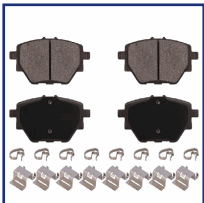

PP-0039AF

Brake Pad Set, disc brake

MG MG HS

OE

10172328
10332331

Fitting Position: Rear Axle

Thickness [mm]: 16

Wear Warning Contact: With acoustic wear warning

Width [mm]: 48,4