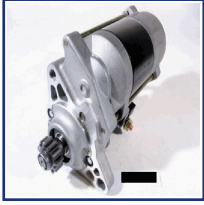

Electrics

MTH704

Starter

MG MG ZR
MG MG ZS
MG MG ZS Hatchback

OE

31200P5T505
31200P5TG00
31200P9M505
31200P9ME00
GNU4739
NAD100790

Fitted Diameter [mm]: 75
Number of Teeth: 11
Rated Power [kW]: 1,4
Rotation Direction: Anti-clockwise rotation
Voltage [V]: 12