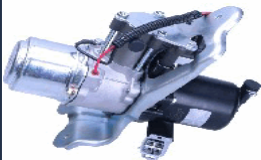

MM-ASC032

4891434010