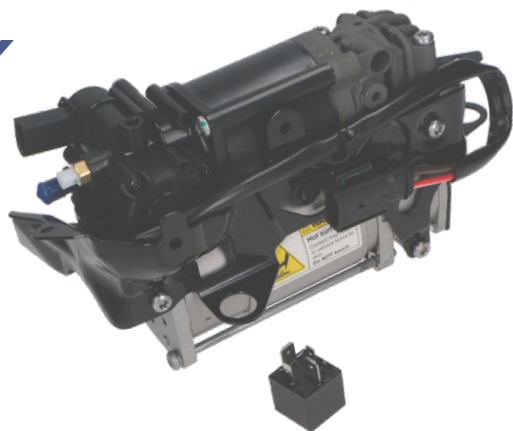

www.japanparts.eu

CATALOGUE
FOR CARS AND
COMMERCIAL VEHICLES

CATALOGO
PER AUTOMOBILI E VEICOLI
COMMERCIALI