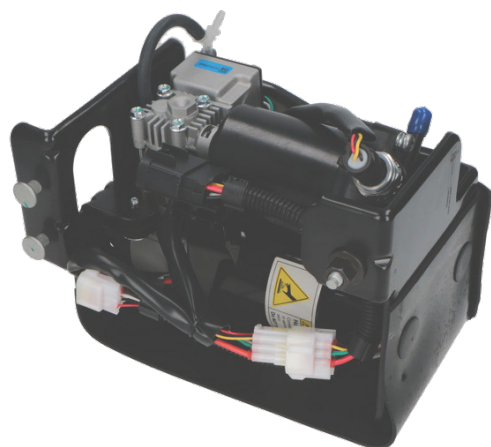

www.japanparts.eu

CATALOGUE
FOR CARS AND
COMMERCIAL VEHICLES

CATALOGO
PER AUTOMOBILI E VEICOLI
COMMERCIALI