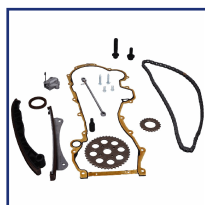

KDK-801-8

Timing Chain Kit

TATA (TELCO) INDICA VISTA

OE

0321A1
0513E4
0805K7
0816.K9
0816.K9 S4
0903J8

Chain Type: Simplex
Driven Units: Driven unit: camshaft
Number of Chain Links: 120
Number of chains: 1
Number of Parts [parts]: 10
Specification: Euro 6 bussole caten