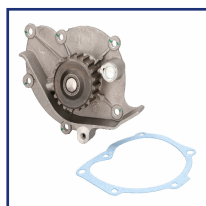

PQ-016

Water Pump

TATA (TELCO) ARIA
TATA (TELCO) XENON Pick-up

OE
278920100102

Number of Teeth: 20
Overall Height [mm]: 99