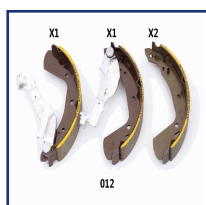

DP-010C

Brake Disc

TATA (TELCO) ARIA

OE
287042303702

Brake Disc Thickness [mm]: 12
Brake Disc Type: Solid
Fitting Position: Rear Axle
For OE number: 287042303702
Height [mm]: 73
Minimum Thickness [mm]: 10
Number of Bores: 5
Outer Diameter [mm]: 316
Pitch Circle [mm]: 110
Surface: Painted

Brake system

GF-003AF

Brake Shoe Set

TATA (TELCO) 2000 D
TATA (TELCO) 2000 TD
TATA (TELCO) SAFARI (42_FD)
TATA (TELCO) TELCOLINE (40_FD)
TATA (TELCO) XENON Pick-up

OE

2654-4230-0132
2654-4230-0133
2654-4230-0134
265442300151
2699 4280 0137

Diameter [mm]: 280
Fitting Position: Rear Axle
Width [mm]: 52,7

GF-012AF

Brake Shoe Set

TATA (TELCO) VISTA

OE

287142990108

Diameter [mm]: 200
Fitting Position: Rear Axle
Height [mm]: 31

GF-025AF