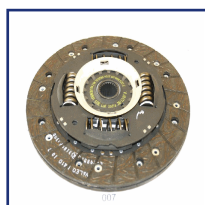

DF-007

Clutch Disc

TATA (TELCO) SAFARI (42_FD)
TATA (TELCO) XENON Pick-up

OE
272425200145

Centering Diameter [mm]: 26
Diameter [mm]: 240
Hub Profile: 34
Inner Diameter [mm]: 170
Number of Teeth: 23