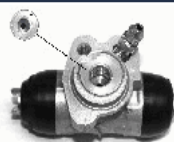

276

TOYOTA YARIS (SCP1_, NLP1_, NCP1_) 1.0 16V (SCP10_)

CS-277

47570-52010