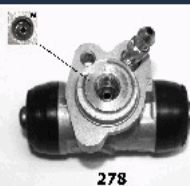

278

DAIHATSU CUORE VIII 1.0
DAIHATSU MATERIA (M4_) 1.3
DAIHATSU MATERIA (M4_) 1.5
DAIHATSU SIRION (M3_) 1.0
DAIHATSU SIRION (M3_) 1.3
DAIHATSU SIRION (M3_) 1.3 4WD
DAIHATSU SIRION (M3_) 1.5
SUBARU JUSTY IV 1.0

CS-279

47570B1010