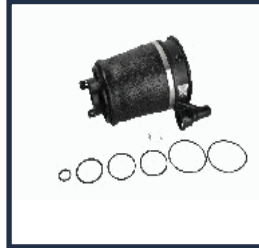

MM-AS362

2L1Z3C199AA

FORD USA EXPEDITION 5.4 4x4

MM-AS366

ANR4684

LAND ROVER RANGE ROVER II (LP) 2.5 D
 LAND ROVER RANGE ROVER II (LP) 3.9
 LAND ROVER RANGE ROVER II (LP) 4.0
 LAND ROVER RANGE ROVER II (LP) 4.6