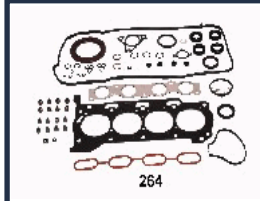

KM-264

04111-37091

TOYOTA AURIS (NRE15_, ZZE15_, ADE15_, ZRE15_, NDE15_) 1.6 VVTi