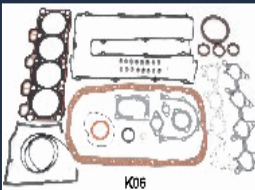

KM-K06

8AG6-10-271

KIA CLARUS (K9A) 2.0 i 16V
KIA CLARUS Station wagon (GC) 2.0 i 16V
MAZDA 626 III (GD) 2.0 16V
MAZDA 626 III Coupe (GD) 2.0 16V
MAZDA 626 III Hatchback (GD) 2.0 16V
MAZDA 626 III Station Wagon (GV) 2.0 16V