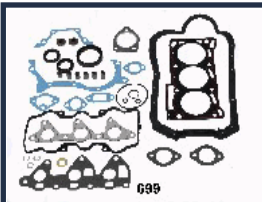

DAIHATSU CHARADE II (G11, G30) 1.0 (G11)
DAIHATSU CHARADE II (G11, G30) 1.0 Turbo (G11)
DAIHATSU CHARADE III (G100, G101, G102) 1.0 (G100)
DAIHATSU CHARADE IV (G200, G202) 1.0
DAIHATSU HIJET Autobus (S85) 1.0 i

KM-799

497123068