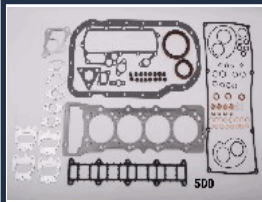

KM-500

1000A967

MITSUBISHI PAJERO III (V7_W, V6_W) 3.2 Di-D
MITSUBISHI PAJERO III Fuoristrada aperto (V6_W, V7_W) 3.2 DI-D (V68W, V78W)