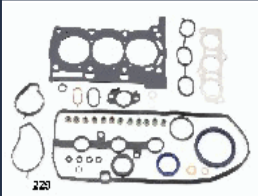

KM-229

0197.AF

CITROEN C1 (PM_, PN_) 1.0
DAIHATSU SIRION (M3_) 1.0
DAIHATSU SIRION (M3_) 1.0 LPG
PEUGEOT 107 1.0
TOYOTA AYGO (WNB1_, KGB1_) 1.0
TOYOTA AYGO (WNB1_, KGB1_) 1.0 GPL
TOYOTA YARIS (SCP9_, NSP9_, KSP9_, NCP9_, ZSP9_) 1.0 GPL