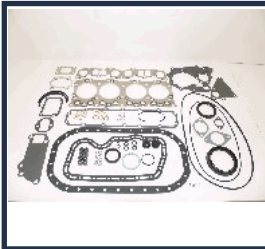

KM-996

5-87810-456-2

ISUZU TROOPER (UBS) 2.8 TD (UBS55)
 OPEL FRONTERA A (5_MWL4) 2.3 TD
 (5JMWL4)

FULL ENGINE GASKET KITS

KIT GUARNIZIONI MOTORE

KM-997

5-87810-242-0

ISUZU TROOPER Fuoristrada aperto (UBS) 2.2 TD (UBS52)