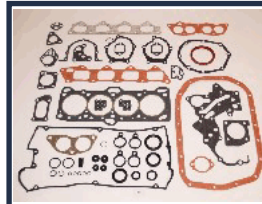

HYUNDAI SONATA II (Y-2) 2.0 i
HYUNDAI SONATA III (Y-3) 2.0 i

KM-584