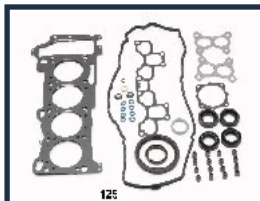

KM-125

10101-8M085

NISSAN PRIMERA (P12) 1.6