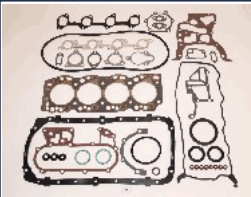

KM-236

04111-54040

TOYOTA LAND CRUISER (PZJ7_, KZJ7_, HZJ7_, BJ7_, LJ7_, RJ7 2.4 D (LJ70_)
TOYOTA LAND CRUISER (PZJ7_, KZJ7_, HZJ7_, BJ7_, LJ7_, RJ7 2.4 TD (LJ70_, LJ73_)