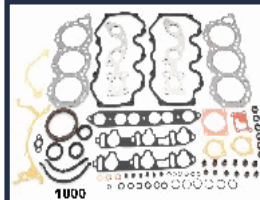

KM-1000

10101-0W026

INFINITI QX4 3.3
NISSAN ELGRAND (E50) 3.3
NISSAN PATHFINDER (R50) 3.3
NISSAN PATHFINDER (R50) 3.3 V6 4WD
NISSAN TERRANO II (R20) 3.3
NISSAN TERRANO II (R20) 3.3 4WD