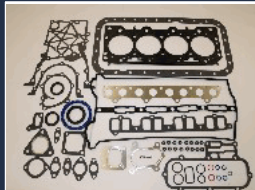

FULL ENGINE GASKET KITS

KIT GUARNIZIONI MOTORE

KM-K02

209104AB00

HYUNDAI H-1 Furgonato 2.5 CRDi
KIA SORENTO I (JC) 2.5 CRDi

KM-K03

KS271-10-270

KIA CARNIVAL II (GQ) 2.9 CRDi