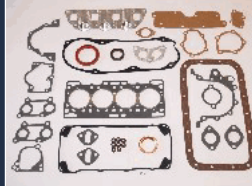

KM-809

11400-73822

SUZUKI CARRY Furgonato (ST90V) 0.8
SUZUKI LJ 80 0.8