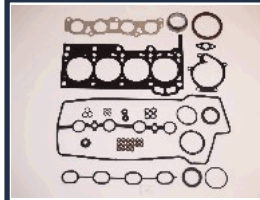

KM-272

04111-0J010

TOYOTA YARIS (SCP1_, NLP1_, NCP1_) 1.0 16V
TOYOTA YARIS (SCP1_, NLP1_, NCP1_) 1.0 16V (SCP10_)