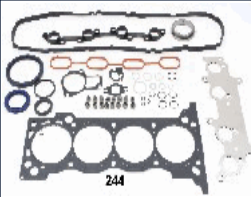

KM-244

04111-75980

TOYOTA DYNA Pianale piatto/Telaio (KD_, LY_, TRY2_, KODY2_ 2.7
TOYOTA FORTUNER Fuoristrada chiuso (TGN6_, KUN6_, GGN6_, 2.7 VVTi
TOYOTA FORTUNER Fuoristrada chiuso (TGN6_, KUN6_, GGN6_, 2.7 VVTi 4x4
TOYOTA HIACE IV Autobus (LH1_) 2.7 VVTi