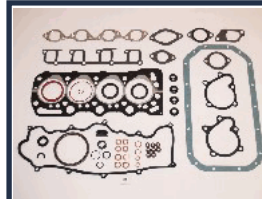

KM-995

5-87810-360-3

OPEL ASTRA F (56_, 57_) 1.7 TDS
OPEL ASTRA F 2 volumi /Coda spiovente
(53_, 54_, 58_, 5 1.7 TDS
OPEL ASTRA F Station wagon (51_, 52_)
1.7 TDS
OPEL VECTRA A (86_, 87_) 1.7 TD
OPEL VECTRA A 2 volumi /Coda
spiovente (88_, 89_) 1.7 TD
OPEL VECTRA B (36_) 1.7 TD