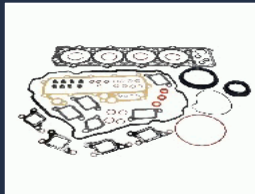

KM-580

ME994157

MITSUBISHI Canter Canter 35
MITSUBISHI L 300 Furgonato (P0_W, P1_W) 2.8 D
MITSUBISHI PAJERO II (V3_W, V2_W, V4_W) 2.8 TD (V46W)