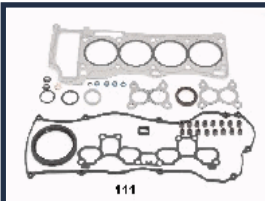

KM-111

10101-9F725

NISSAN PRIMERA (P11) 1.6 16V
NISSAN PRIMERA Hatchback (P11) 1.6 16V