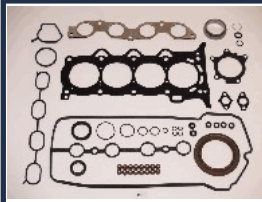

KM-272

04111-0J010

TOYOTA YARIS (SCP1_, NLP1_, NCP1_) 1.0 16V
TOYOTA YARIS (SCP1_, NLP1_, NCP1_) 1.0 16V (SCP10_)

KM-273

04111-21030

TOYOTA YARIS (SCP1_, NLP1_, NCP1_) 1.3 16V (NCP10_)
TOYOTA YARIS (SCP1_, NLP1_, NCP1_) 1.5 TS (NCP13)
TOYOTA YARIS (SCP1_, NLP1_, NCP1_) 1.5 VVT-i TS
TOYOTA YARIS VERSO (_NLP2_, _NCP2_) 1.3 (NCP22)