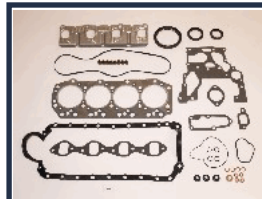

KM-996

5-87810-456-2

ISUZU TROOPER (UBS) 2.8 TD (UBS55)
 OPEL FRONTERA A (5_MWL4) 2.3 TD
 (5JMWL4)

FULL ENGINE GASKET KITS

KIT GUARNIZIONI MOTORE

KM-997

5-87810-242-0

ISUZU TROOPER Fuoristrada aperto (UBS) 2.2 TD (UBS52)