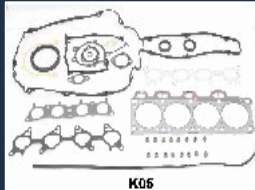

KM-K05

0K01610270

KIA RETONA (CE) 2.0 16V
KIA SPORTAGE (K00) 2.0
KIA SPORTAGE (K00) 2.0 4WD
KIA SPORTAGE (K00) 2.0 i 16V
KIA SPORTAGE (K00) 2.0 i 16V 4WD
KIA SPORTAGE (K00) 2.0 i 4WD