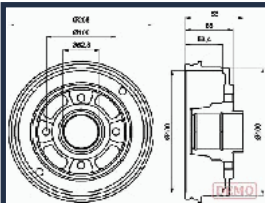

DACIA LOGAN (LS_) 1.2 16V
DACIA LOGAN (LS_) 1.2 16V LPG
DACIA LOGAN (LS_) 1.4 (LSOA, LSOC, LSOE, LSOG)
DACIA LOGAN (LS_) 1.5 dCi (LS04)
DACIA LOGAN (LS_) 1.5 dCi (LS0J)
DACIA LOGAN (LS_) 1.5 dCi (LS0K)
DACIA LOGAN (LS_) 1.6 (LSOB, LSOD, LSOE, LSOH)

TA-0709C

424719