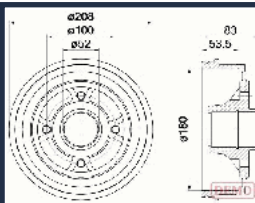

DACIA LOGAN (LS_) 1.2 16V
DACIA LOGAN (LS_) 1.2 16V LPG
DACIA LOGAN (LS_) 1.5 dCi (LS04)
DACIA LOGAN (LS_) 1.6 16V Flexifuel
DACIA LOGAN (LS_) 1.6 Bifuel
DACIA LOGAN (LS_) 1.6 MPI 85
DACIA SANDERO 1.2 16V
DACIA SANDERO 1.2 16V Bifuel