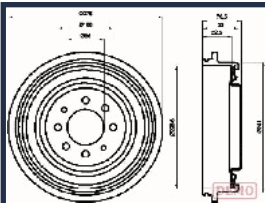

NISSAN KUBISTAR Furgonato (X80) 1.2 16V
NISSAN KUBISTAR Furgonato (X80) 1.2 16V
NISSAN KUBISTAR Furgonato (X80) 1.5 dCi
NISSAN KUBISTAR Furgonato (X80) 1.5 dCi 70
NISSAN KUBISTAR Furgonato (X80) 1.6 16V

TA-0704C

432022546R