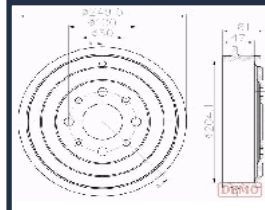

CITROEN NEMO Furgonato (AA_) 1.4
CITROEN NEMO Furgonato (AA_) 1.4 HDi
CITROEN NEMO Station wagon 1.4
CITROEN NEMO Station wagon 1.4 HDi
PEUGEOT BIPPER (AA_) 1.4
PEUGEOT BIPPER Tepee 1.4

TA-0607C

424733