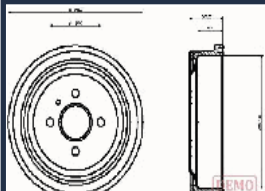

CHEVROLET CORSA Tre volumi 1.7 D
OPEL ASTRA CLASSIC (L48) 1.3 CDTI
OPEL ASTRA CLASSIC (L48) 1.4
OPEL ASTRA CLASSIC (L48) 1.6
OPEL ASTRA CLASSIC (L48) 1.7 CDTI
OPEL ASTRA CLASSIC (L48) 1.8
OPEL ASTRA F (56_, 57_) 1.7 TD
OPEL ASTRA F (56_, 57_) 1.8 i 16V

TA-0406C

418051