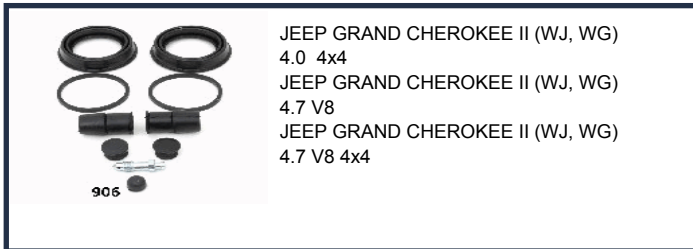

KD-906

JEEP GRAND CHEROKEE II (WJ, WG) 4.0 4x4
JEEP GRAND CHEROKEE II (WJ, WG) 4.7 V8
JEEP GRAND CHEROKEE II (WJ, WG) 4.7 V8 4x4