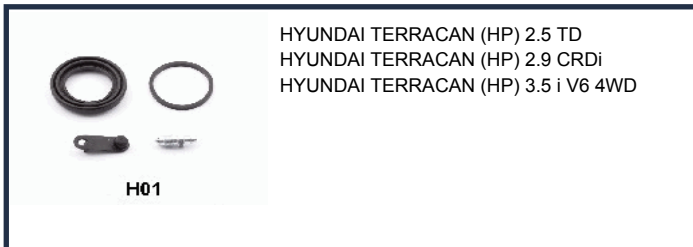

KD-H01

HYUNDAI TERRACAN (HP) 2.5 TD
HYUNDAI TERRACAN (HP) 2.9 CRDi
HYUNDAI TERRACAN (HP) 3.5 i V6 4WD