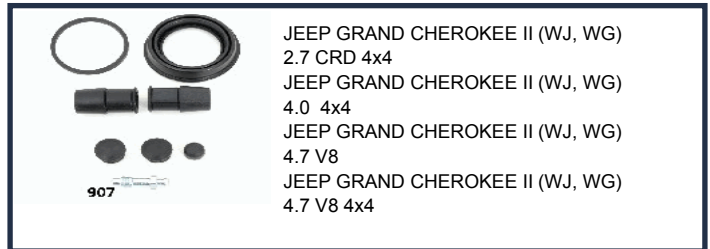

KD-907

JEEP GRAND CHEROKEE II (WJ, WG) 2.7 CRD 4x4
JEEP GRAND CHEROKEE II (WJ, WG) 4.0 4x4
JEEP GRAND CHEROKEE II (WJ, WG) 4.7 V8
JEEP GRAND CHEROKEE II (WJ, WG) 4.7 V8 4x4