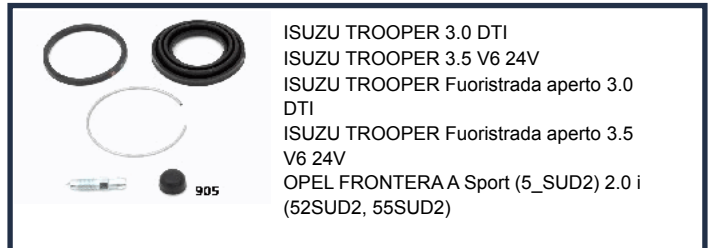

KD-905

ISUZU TROOPER 3.0 DTI
ISUZU TROOPER 3.5 V6 24V
ISUZU TROOPER Fuoristrada aperto 3.0 DTI
ISUZU TROOPER Fuoristrada aperto 3.5 V6 24V
OPEL FRONTERA A Sport (5_SUD2) 2.0 i (52SUD2, 55SUD2)