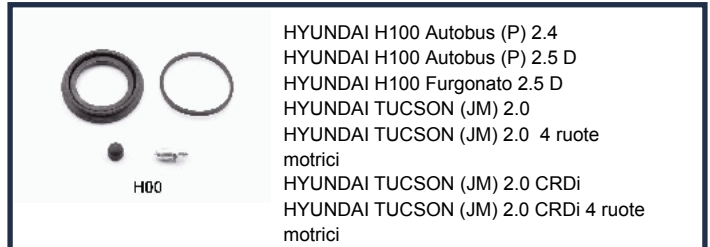

KD-H00

HYUNDAI H100 Autobus (P) 2.4
HYUNDAI H100 Autobus (P) 2.5 D
HYUNDAI H100 Furgonato 2.5 D
HYUNDAI TUCSON (JM) 2.0
HYUNDAI TUCSON (JM) 2.0 4 ruote motrici
HYUNDAI TUCSON (JM) 2.0 CRDi
HYUNDAI TUCSON (JM) 2.0 CRDi 4 ruote motrici