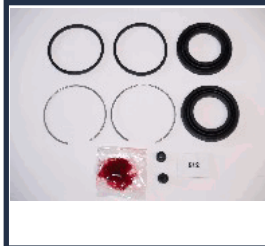

KD-511

4605B980

MITSUBISHI L 200 (K7_T, K6_T) 2.5 TD 4x4 (K74T)

KD-512

4605B963

MITSUBISHI GALANT II (A16_) 2.0 GLS (A163)
 MITSUBISHI GALANT II (A16_) 2.3 Turbo-D (A167)
 MITSUBISHI GALANT II Station Wagon (A16_V) 2.0 GLX (A163V)
 MITSUBISHI GALANT II Station Wagon (A16_V) 2.3 Turbo-D (A167V)