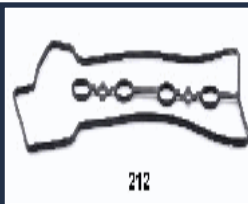

DAIHATSU BEGO 1.5 DVVT
DAIHATSU COPEN 1.3
DAIHATSU EXTOL Autobus (S22_, S23_)
1.3
DAIHATSU MATERIA (M4_) 1.3
DAIHATSU MATERIA (M4_) 1.5
DAIHATSU MATERIA (M4_) 1.5 ECO
4WD
DAIHATSU SIRION (M1) 1.3 Sport