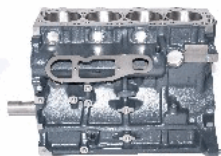

XX-MI005IFS

21102-42A40

HYUNDAI GALLOPER I 2.5 TD
HYUNDAI GALLOPER I 2.5 TD intercooler
HYUNDAI GALLOPER II (JK-01) 2.5 TD
HYUNDAI GALLOPER II (JK-01) 2.5 TD intercooler
HYUNDAI H-1 Furgonato 2.5 TD
HYUNDAI H-1/H-200/SATELLITE Autobus 2.5 TD