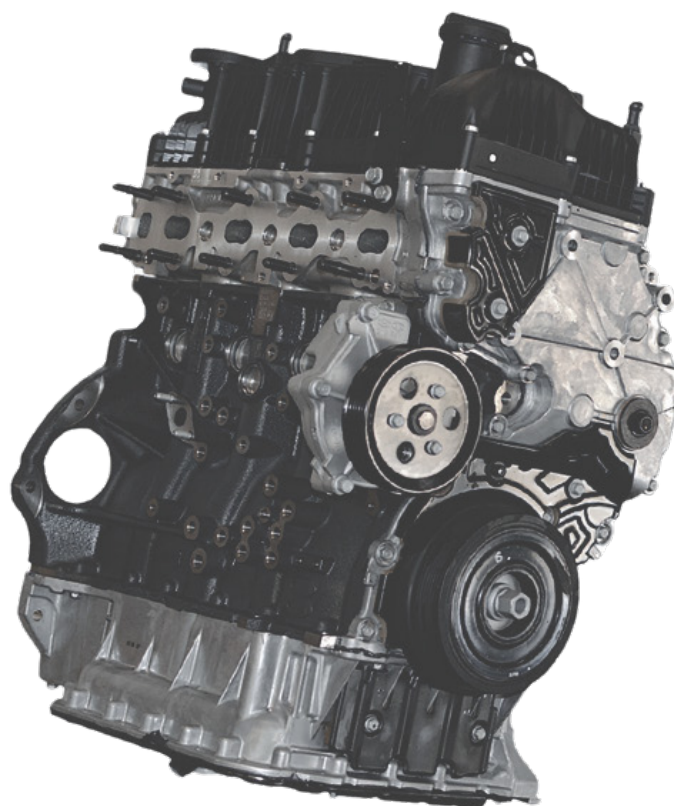

Japanparts®

**COMPLETE AND
PARTIAL ENGINES
MOTORI COMPLETI
E PARZIALI**

www.japanparts.eu

CATALOGUE
FOR CARS AND
COMMERCIAL VEHICLES

CATALOGO
PER AUTOMOBILI E VEICOLI
COMMERCIALI

XX-4D56TI

HD103101

GASOLONE GASOLONE 35 2.5 D
 HYUNDAI GALLOPER I 2.5 TD
 HYUNDAI GALLOPER I 2.5 TD intercooler
 HYUNDAI GALLOPER II (JK-01) 2.5 TCI D
 HYUNDAI GALLOPER II (JK-01) 2.5 TD
 HYUNDAI GALLOPER II (JK-01) 2.5 TD intercooler

XX-D4EB

102E1U2702

HYUNDAI GRANDEUR (TG) 2.2 CRDi
 HYUNDAI SANTA FÉ I (SM) 2.2 CRDi
 HYUNDAI SANTA FÉ I (SM) 2.2 CRDi 4x4
 HYUNDAI SANTA FÉ II (CM) 2.2 CRDi
 HYUNDAI SANTA FÉ II (CM) 2.2 CRDi 4x4
 HYUNDAI SANTA FÉ II (CM) 2.2 CRDi GLS