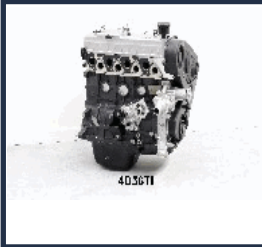

Japanparts®

**COMPLETE AND
PARTIAL ENGINES
MOTORI COMPLETI
E PARZIALI**

www.japanparts.eu

CATALOGUE
FOR CARS AND
COMMERCIAL VEHICLES

CATALOGO
PER AUTOMOBILI E VEICOLI
COMMERCIALI

XX-4D56TI

HD103101

GASOLONE GASOLONE 35 2.5 D
 HYUNDAI GALLOPER I 2.5 TD
 HYUNDAI GALLOPER I 2.5 TD intercooler
 HYUNDAI GALLOPER II (JK-01) 2.5 TCI D
 HYUNDAI GALLOPER II (JK-01) 2.5 TD
 HYUNDAI GALLOPER II (JK-01) 2.5 TD intercooler

XX-D4EB

102E1U2702

HYUNDAI GRANDEUR (TG) 2.2 CRDi
 HYUNDAI SANTA FÉ I (SM) 2.2 CRDi
 HYUNDAI SANTA FÉ I (SM) 2.2 CRDi 4x4
 HYUNDAI SANTA FÉ II (CM) 2.2 CRDi
 HYUNDAI SANTA FÉ II (CM) 2.2 CRDi 4x4
 HYUNDAI SANTA FÉ II (CM) 2.2 CRDi GLS