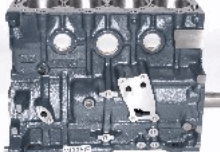

XX-MI005IF

21102-42A40

HYUNDAI GALLOPER I 2.5 TD
HYUNDAI GALLOPER I 2.5 TD intercooler
HYUNDAI GALLOPER II (JK-01) 2.5 TCi
D
HYUNDAI GALLOPER II (JK-01) 2.5 TD
HYUNDAI GALLOPER II (JK-01) 2.5 TD
intercooler
HYUNDAI H-1 Furgonato 2.5 TD