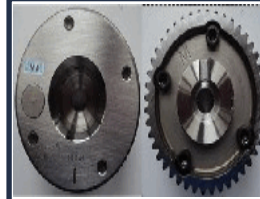

NISSAN PRIMERA (P12) 2.0
NISSAN PRIMERA Hatchback (P12) 2.0
NISSAN PRIMERA Station wagon (WP12) 2.0
NISSAN X-TRAIL (T30) 2.0
NISSAN X-TRAIL (T30) 2.0 4x4
NISSAN X-TRAIL (T30) 2.5 4x4

VVT-0012

13050-28010