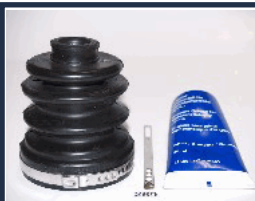

HYUNDAI GETZ (TB) 1.1
HYUNDAI GETZ (TB) 1.3
HYUNDAI GETZ (TB) 1.6

KB-270

49506-26T00