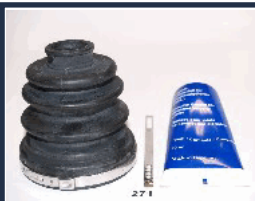

HYUNDAI SANTA FÉ I (SM) 2.4 16V
HYUNDAI SANTA FÉ I (SM) 2.4 16V 4x4

KB-274

51612-H1010