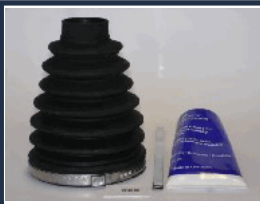

KB-063

0442812260

TOYOTA CELICA (ST20_, AT20_) 1.8 i 16V (AT200/ST)
TOYOTA COROLLA (_E11_) 1.9 D (WZE110_)
TOYOTA COROLLA Compact (_E11_) 1.9 D (WZE110_)
TOYOTA COROLLA Liftback (_E11_) 1.9 D (WZE110_)
TOYOTA COROLLA Liftback (_E11_) 1.9 D (WZE110_)

KB-064

04438-20132

TOYOTA COROLLA (_E11_) 1.9 D (WZE110_)
TOYOTA COROLLA Compact (_E11_) 1.9 D (WZE110_)
TOYOTA COROLLA Liftback (_E11_) 1.9 D (WZE110_)
TOYOTA COROLLA Wagon (_E11_) 1.9 D (WZE110_)
TOYOTA PICNIC (_XM10) 2.0

KB-065

04438-35030

TOYOTA LAND CRUISER 90 (_J9_) 3.0 D-4D
TOYOTA LAND CRUISER 90 (_J9_) 3.0 TD (KZJ90_, KZJ95_)
TOYOTA LAND CRUISER 90 (_J9_) 3.4 i 24V (VZJ90_, VZJ95_)

KB-067

04427-52380

TOYOTA YARIS (SCP1_, NLP1_, NCP1_) 1.0 16V (SCP10_)