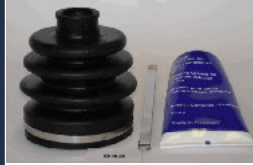

DAIHATSU CHARADE II (G11, G30) 1.0 (G11)
DAIHATSU CHARADE II (G11, G30) 1.0 D (G30)
DAIHATSU CHARADE II (G11, G30) 1.0 TD (G30)
DAIHATSU CHARADE II (G11, G30) 1.0 Turbo (G11)

KB-044

7232-22260