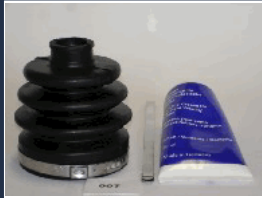

KB-007

04425B2170

BMW X3 (G01, F97) 1.3 AG / AJ
CHEVROLET MATIZ (M200, M250) 0.8
CHEVROLET MATIZ (M200, M250) 0.8 LPG
CHEVROLET MATIZ (M200, M250) 1.0
DAEWOO MATIZ (KLYA) 0.8
DAEWOO MATIZ (KLYA) 1.0
DAEWOO MATIZ Furgonato (KLA4) 0.8