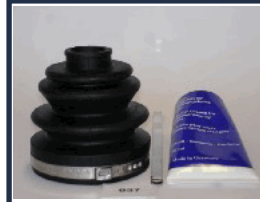

HYUNDAI ACCENT I (X-3) 1.3
HYUNDAI ACCENT I (X-3) 1.3 i 12V
HYUNDAI ACCENT II (LC) 1.3
HYUNDAI ACCENT II Tre volumi (LC) 1.3
HYUNDAI ACCENT Tre volumi (X-3) 1.3
HYUNDAI ACCENT Tre volumi (X-3) 1.3 i
12V
HYUNDAI PONY (X-2) 1.3

KB-038

F00422540C