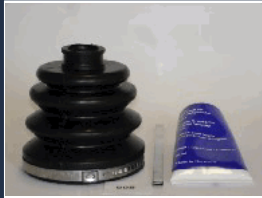

KB-005

44017-SDE-T00

HONDA CIVIC V Tre volumi (EG, EH) 1.6 16V Vtec (EH9)
HONDA CIVIC V Tre volumi (EG, EH) 1.6 VTi (EG9)
MAZDA MPV I (LV) 3.0 i V6
MITSUBISHI CORDIA (A21_A, AB) 1.6 Turbo (A212A)
NISSAN 100 NX (B13) 2.0 GTI
NISSAN ALMERA I (N15) 1.6