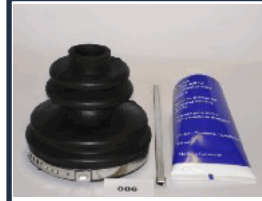

HONDA LEGEND I (HS, KA) 2.5 i (HS)

KB-087

MB526275