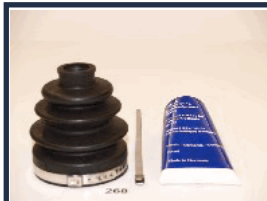

HYUNDAI GETZ (TB) 1.3
HYUNDAI GETZ (TB) 1.5 CRDi

KB-269

49506-1CB00