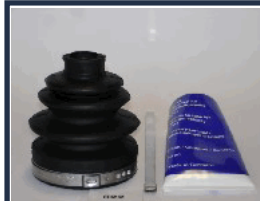

KB-020

40089M0200

DAIHATSU CHARADE I (G10) 1.0
 DAIHATSU CHARADE III (G100, G101, G102) 1.0 D (G101)
 DAIHATSU CUORE I (L55, L60) 0.5 (L55)
 SUZUKI SWIFT III (MZ, EZ) 1.3 4x4
 SUZUKI SWIFT III (MZ, EZ) 1.5 4x4

KB-022

17230-BJ87

DAEWOO TICO (KLY3) 0.8
 DAIHATSU CHARADE III (G100, G101, G102) 1.0 (G100)
 DAIHATSU CHARADE III (G100, G101, G102) 1.0 GTi (G100)
 DAIHATSU HIJET Autobus 1.0
 DAIHATSU HIJET Furgonato 1.0
 HONDA ACTY (TN) 0.6
 HYUNDAI ATOS (MX) 1.0 i