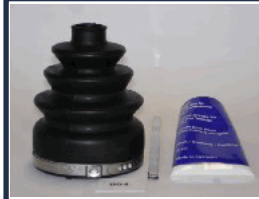

KB-004

39241-01A01

NISSAN CHERRY III (N12) 1.7 D
NISSAN SUNNY (140Y, 150Y) 1.4 (HBL310)
NISSAN SUNNY III Hatchback (N14) 2.0 GTI-R 4x4
NISSAN SUNNY Traveller (140Y, 150Y) 1.4 (HBL310)