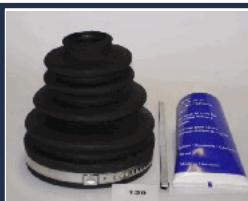

KB-129

04438-35040

TOYOTA 4 RUNNER (KZN18_, VZN18_, RZN18_) 3.4
TOYOTA 4 RUNNER (KZN18_, VZN18_, RZN18_) 3.4 4WD
TOYOTA 4 RUNNER (RN10_, VZN13_, VZN10_, RN13_) 3.4 i 4x4
TOYOTA LAND CRUISER 90 (_J9_) 3.0 D-4D