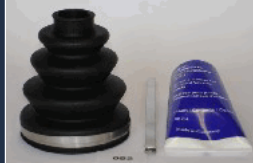

MAZDA 323 F VI (BJ) 1.6
MAZDA 323 S VI (BJ) 1.5 16V
MAZDA 323 S VI (BJ) 1.6
MAZDA 323 VI P (BJ) 1.5 16V