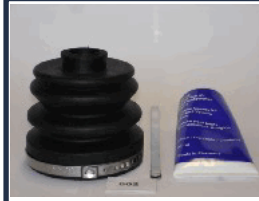

KB-002

8944625890

DAIHATSU ROCKY Hard Top (F7, F8) 2.8 D
DAIHATSU ROCKY Hard Top (F7, F8) 2.8 TD
DAIHATSU ROCKY Soft Top (F7, F8) 2.8 D
DAIHATSU ROCKY Soft Top (F7, F8) 2.8 TD