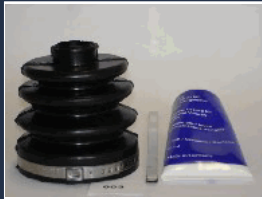

KB-002

8944625890

DAIHATSU ROCKY Hard Top (F7, F8) 2.8 D
DAIHATSU ROCKY Hard Top (F7, F8) 2.8 TD
DAIHATSU ROCKY Soft Top (F7, F8) 2.8 D
DAIHATSU ROCKY Soft Top (F7, F8) 2.8 TD

KB-003

0443887709

DAIHATSU CHARADE III (G100, G101, G102) 1.3 i (G102)
DAIHATSU CHARADE III (G100, G101, G102) 1.3 i 4WD (G102)
DAIHATSU CHARADE III Tre volumi (G102) 1.3
DAIHATSU TERIOS (J1) 1.3 4WD
DAIHATSU TERIOS (J2_) 1.5