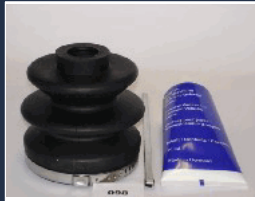

KB-098

44315-SB2-961

HONDA CIVIC I Shuttle (AN, AR) 1.5 (AN)
HONDA CIVIC I Shuttle (AN, AR) 1.5 4WD (AR)