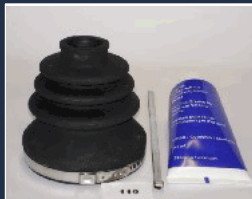

KB-119

04438-44040

TOYOTA CELICA (ST20_, AT20_) 2.0 i Turbo 4WD (ST205)
TOYOTA PICNIC (_XM10) 2.2 D (CMX10_)