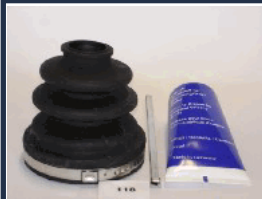

KB-118

04438-42020

TOYOTA RAV 4 I (SXA1_) 2.0 16V
TOYOTA RAV 4 I Cabrio (SXA1_) 2.0 16V