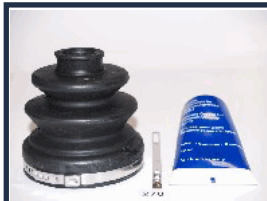

49506-1CA00

HYUNDAI GETZ (TB) 1.3
HYUNDAI GETZ (TB) 1.5 CRDi

KB-269

49506-1CB00

HYUNDAI GETZ (TB) 1.1
HYUNDAI GETZ (TB) 1.3
HYUNDAI GETZ (TB) 1.6

KB-270

49506-26T00

HYUNDAI SANTA FÉ I (SM) 2.0 CRDi
HYUNDAI SANTA FÉ I (SM) 2.0 CRDi 4x4