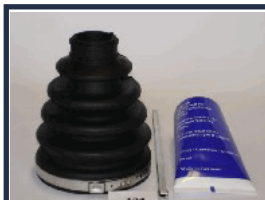

KB-134

04438-16020

TOYOTA TERCEL (AL2_) 1.5 4WD
TOYOTA TERCEL (AL2_) 1.5 4WD (AL25)
TOYOTA TERCEL (_L1_, _L2_) 1.3 (AL20, AL11)