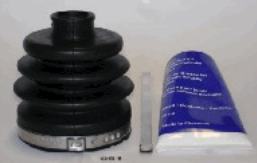

HONDA CR-V I (RD) 2.0 16V (RD1, RD3)

KB-050

42324-S2A-005

HONDA S2000 (AP) 2.0

KB-051

04438-52020

KIA PRIDE Station wagon 1.3
TOYOTA YARIS (SCP1_, NLP1_, NCP1_) 1.0 16V (SCP10_)

KB-052