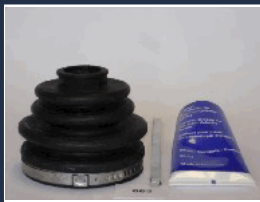

KB-058

04438-20090

TOYOTA CAMRY (_CV1_, _XV1_, _V1_) 2.2 (SXV10)
TOYOTA CAMRY (_CV2_, _XV2_) 2.2 (SXV20_)
TOYOTA CAMRY Station Wagon (_XV1_, _CV1_, _V10) 2.2 (SXV10)
TOYOTA CELICA (ST20_, AT20_) 2.0 i 16V (ST202/GT)
TOYOTA MR 2 II (SW2_) 2.0 16V

KB-063

0442812260

TOYOTA CELICA (ST20_, AT20_) 1.8 i 16V (AT200/ST)
TOYOTA COROLLA (_E11_) 1.9 D (WZE110_)
TOYOTA COROLLA Compact (_E11_) 1.9 D (WZE110_)
TOYOTA COROLLA Liftback (_E11_) 1.9 D (WZE110_)
TOYOTA COROLLA Liftback (_E11_) 1.9 D (WZE110_)