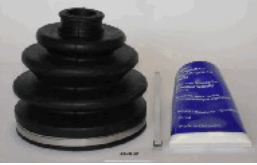

HONDA ACCORD IV (CB) 2.0 i 16V (CB3)
HONDA ACCORD IV (CB) 2.2 i 16V (CB7)
HONDA ACCORD IV (CB) 2.2 i 16V Automatic (CB7)
HONDA ACCORD IV Aerodeck (CB) 2.0 i 16V (CC9)
HONDA ACCORD IV Aerodeck (CB) 2.2 i 16V (CB8)

KB-043

04437-B2280