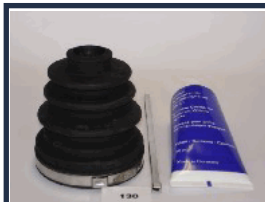

KB-130

28023-AA011

DAIHATSU FERROZA Hard Top (F300) 1.6 16V
DAIHATSU FERROZA Hard Top (F300) 1.6 i 16V
DAIHATSU FERROZA Soft Top (F300) 1.6 16V
DAIHATSU FERROZA Soft Top (F300) 1.6 i 16V
SUBARU LEGACY IV (BL, BP) 2.0