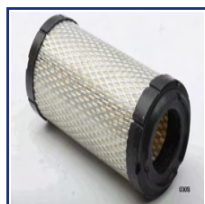

FA-MC01

Air Filter

CHATENET CH 26
GRECAV EKE
LIGIER XTOO (LXT)

OE

119695-12560
2175.166
ED0021751660

Filter Type: Filter Insert
For OE number: 2175166
Injection System: Common Rail
Inner Diameter [mm]: 48
Length [mm]: 187
Outer Diameter [mm]: 88