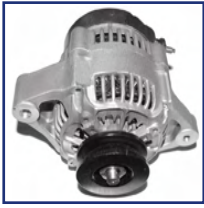

Electrics

AL-MC004

Alternator

OE
1120207
11573970
721001002

Belt Pulley [mm]: 63
Number of grooves: 1
Rated Current [A]: 50
Voltage [V]: 12