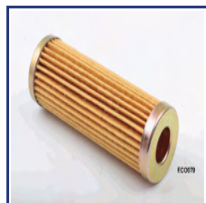

FCE-079JM

Fuel filter

AIXAM 500
AIXAM 500 Cabriolet
AIXAM 500 Cassone / Furgonato / Promiscuo
AIXAM A.721
AIXAM A.741
AIXAM A.751

OE

1T021-43560

Filter Type: Filter Insert
For OE number: 1T02143560
Inner Diameter [mm]: 13
Length [mm]: 86
Manufacturer Restriction: KUBOTA old
engines
Outer Diameter [mm]: 29
Specification: Per veicoli fino al