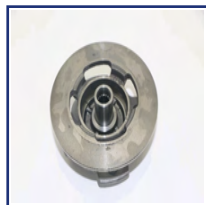

Brake system

DI-MC09C

Brake Disc

AIXAM 400
AIXAM 500
AIXAM 500 Cabriolet
AIXAM 500 Cassone / Furgonato / Promiscuo
AIXAM A.721
AIXAM A.741

OE

409001006
6G028cpl
AIX409001006

Brake Disc Hub Height [mm]: 53
Brake Disc Thickness [mm]: 5,5
Fitting Position: Front Axle
For OE number: 1008471
Height [mm]: 51,5
Hub Diameter [mm]: 20,7
Minimum Thickness [mm]: 4,5
Number of Bores: 4
Number of Teeth: 18
Outer Diameter [mm]: 171,7
Specification: Disco = DI-024C