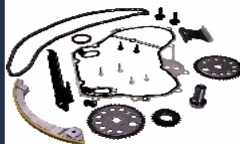

OPEL ASTRA G 2 volumi /Coda spiovente (F48_, F08_) 2.2 16V
OPEL ASTRA G Cabriolet (F67) 2.2 16V
OPEL ASTRA G Coupe (F07_) 2.2 16V
OPEL ASTRA G Station wagon (F35_) 2.2 16V
OPEL ASTRA G Tre volumi (F69_) 2.2 16V
OPEL SIGNUM 2.2 direct

KDK-0401

71739327