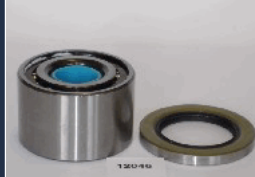

KK-12046

90363-32035

LEXUS IS I (JCE1_, GXE1_) 200
LEXUS IS I (JCE1_, GXE1_) 300
LEXUS IS SportCross 200
LEXUS IS SportCross 300