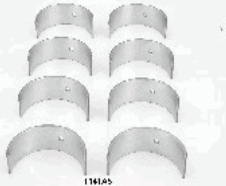

CB1141A5

MAZDA 616 1.6
MAZDA 626 I (CB) 1.6
MAZDA 818 Station wagon 1.6