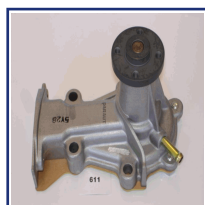

PQ-611

Water Pump

PIAGGIO PORTER Furgonato
PIAGGIO PORTER Pianale piatto/Telaio

OE
16100-87790
16100-87797
1610087731
1610087790000
1610087797000

For OE number: 16100-87790
Mounting Bores Distance [mm]: 28
Number of mounting bores: 4
Overall Height [mm]: 109