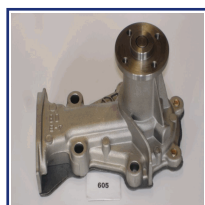

PQ-605

Water Pump

PIAGGIO PORTER Furgonato
PIAGGIO PORTER Pianale piatto/Telaio

OE
16100-87787
16100-87796
16100-87799
1610087726
1610087727
1610087728

Mounting Bores Distance [mm]: 29
Number of mounting bores: 4
Overall Height [mm]: 108